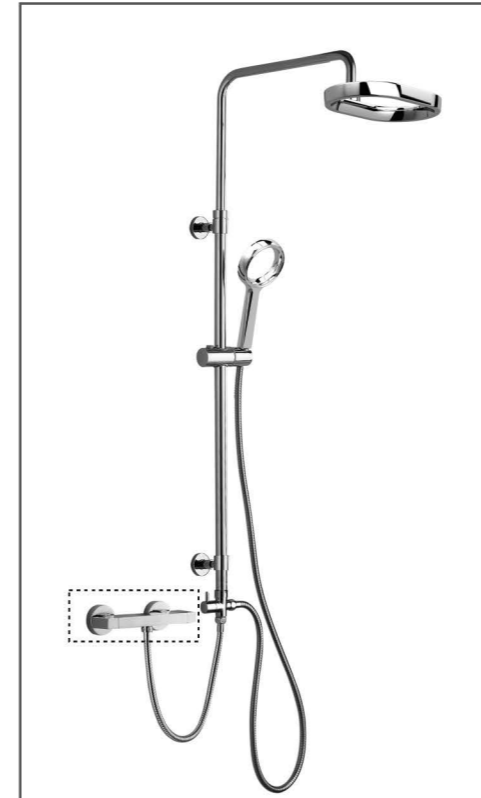

**HL1842AG**

**HL1855AG**

**HL-3124**  
Material:Brass(Φ19-24mm)  
Size:(1000-1300)X500X200mm  
Rain shower:HL637ABS(Φ200,ABS)  
Hand shower:3F8178W(3Function,ABS)

Shower columns with  
Thermostatic Mixer **38°C**