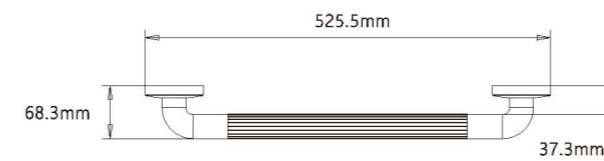

Human Body Induction Grab Bar

- Material: ABS White
- Uses three AAA batteries, and lasts more than a year when detecting 4 times every day
- Longer sensing distance
- Ribbed to aid grip of bar
- Concealed fixings
- Suitable for users up to 100kg/220lbs when fitted to a solid

ABS Grab Bar

- Material: ABS White
- Centre-to-centre distance: 300mm, 450mm, 600mm.
- Ribbed to aid grip of bar
- Concealed fixings
- Suitable for users up to 100kg/220lbs when fitted to a solid wall
- With wall fixings

• **Outdoor Grab Bar**

- Internal aluminium tube for added strength
- Weather resistant and won't rust
- Ergonomic grip handle
- Moldings around the bar reduce risk of slipping
- Subtle dark color for discrete use, Ideal all around your home
- With wall fixings

300mm ABS Grab Bar

HL-F001

450mm ABS Grab Bar

600mm ABS Grab Bar

HL-F003