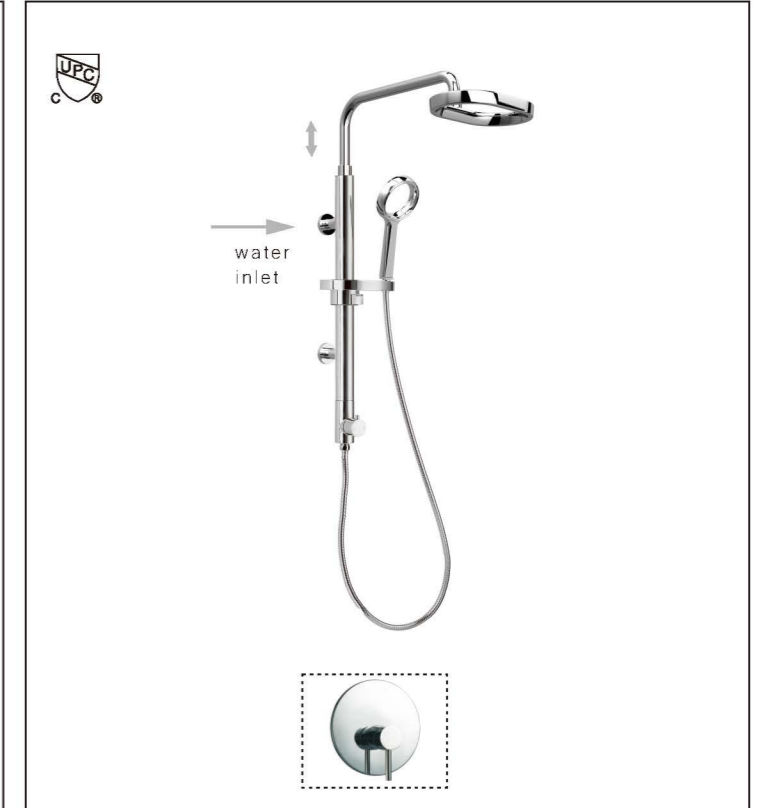

HL-2465
Material: Stainless Steel
Size: 700x450x200mm
Rain Shower: 1F651 (200x100, ABS)
Hand Shower: 1F8003 (1 Function, ABS)