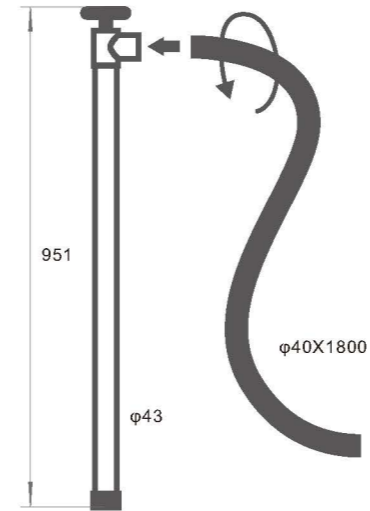

HAND PUMP
1.8m flexible hose