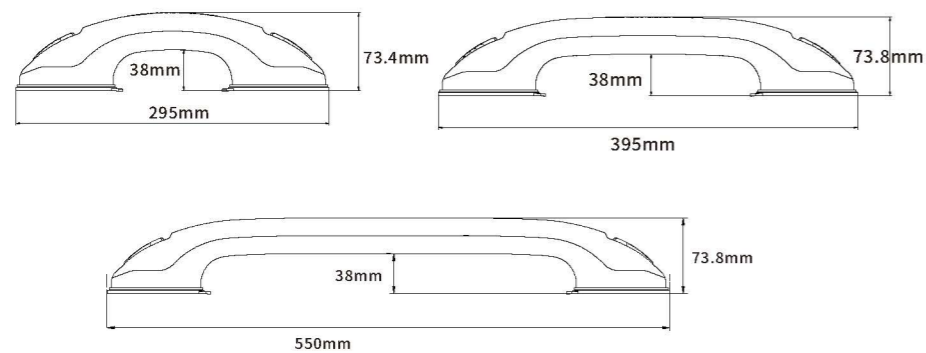

Model : **F011CP**  
Size : **550mm**

Model : **F007**  
Size : **400mm**

Model : **F006**  
Size : **300mm**

**Universal Shower Shelf**

- Easily adjust the height of the shower shelf thanks to the flexible bracket on the rail.
- Stainless Steel Material, durable and easy to clean.
- Fits on shower rails from 24mm to 32mm-in diameter.
- Can be used with regular round shower columns, grab bars, and sliding rails.
- Width: 25 cm Depth: 13 cm Height: 6 cm