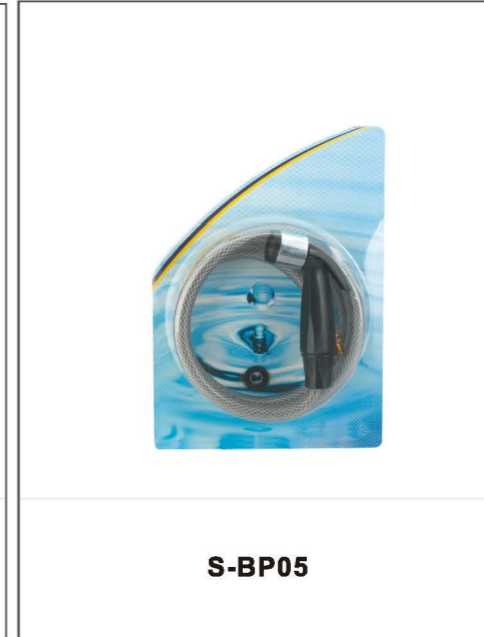

**Single Tap Push On
Bath Shower Solution**

Easy Push on and lock
快速安装锁定
Ideal for shower pets and hair
宠物或者洗头
Headed needles peel and throw pet
hair away quickly
梳子结构, 清洁迅速
The locking structure ensures that
the joint is securely fastened to the
faucet
锁紧结构稳定可靠
Material: ABS+PVC

S-CB02