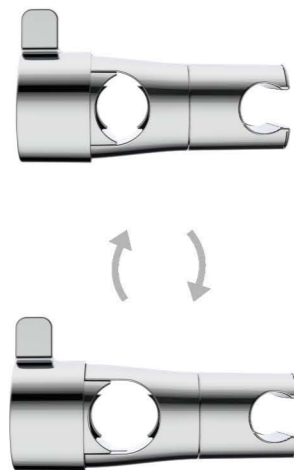

Adjustable Slider 3HS5901

- Fits 24mm-32mm diameter bars
- Easily install on grabbing bars
- Material: ABS