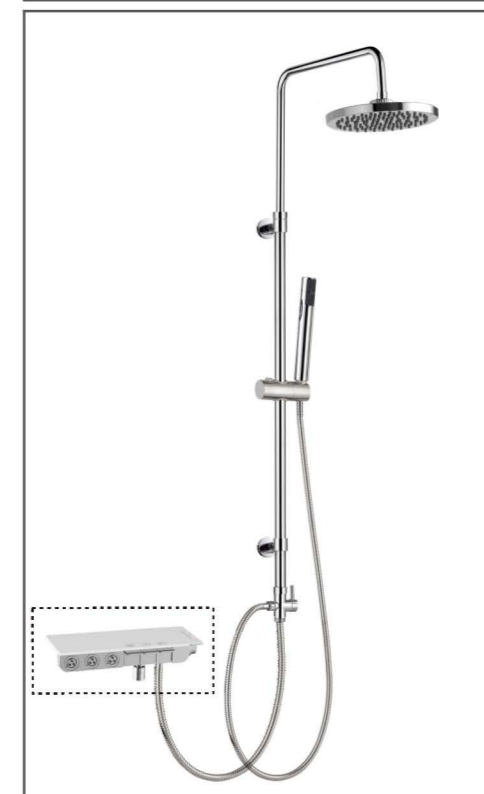

HL-3102

Material: Brass(Φ19-24mm)

Size: (1000-1300)X600X260mm

Rain shower: HL630ABS(Φ200mm, ABS)

Hand shower: 1F1818-30(1Function, ABS)