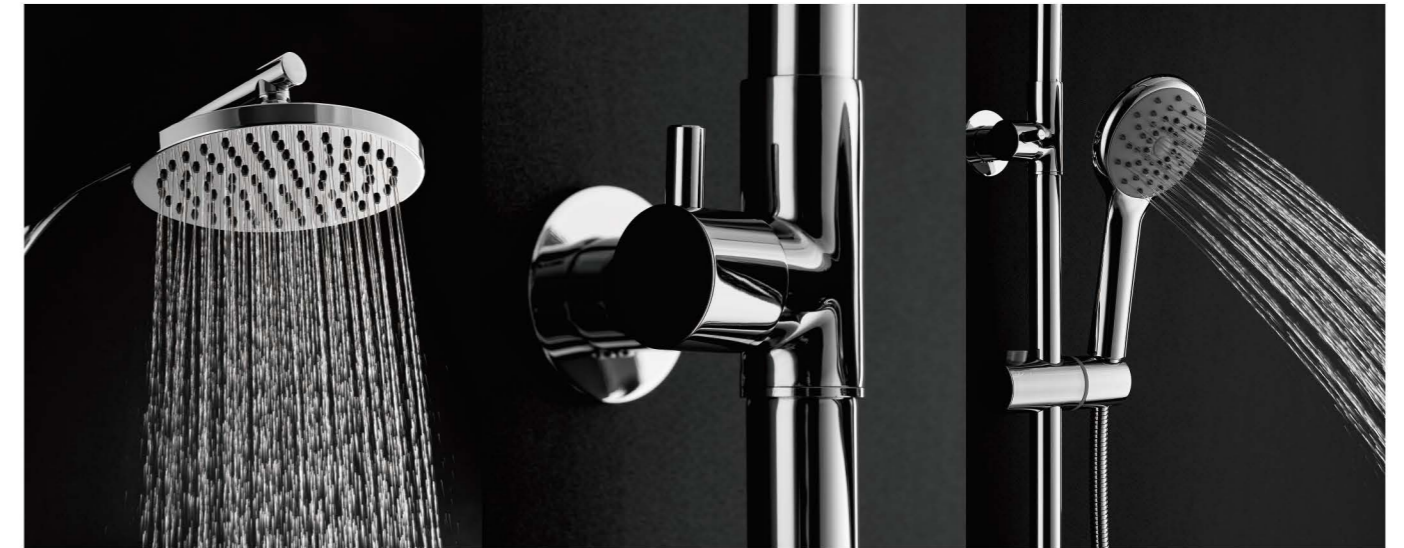

upper bracket with
water inlet,
with integrated
diverter system.
暗装上进水