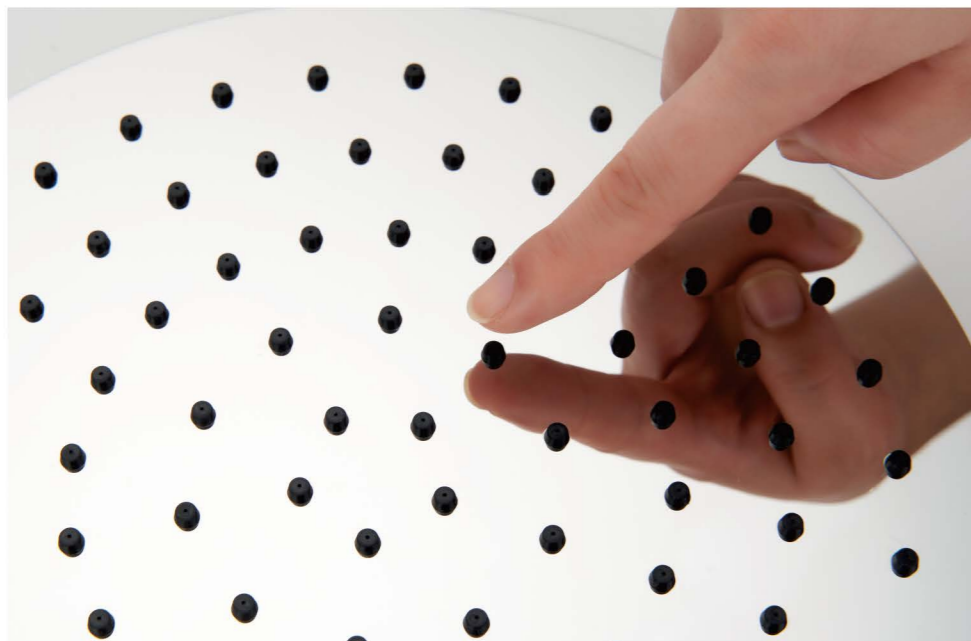

12 inch

**HL6335/HL6335B**  
Material:304 S/S  
Size:300x300mm

16 inch

**HL6440**  
Material: 304 S/S  
Size: 400x400mm

silicone nozzles  
easy to clean  
硅胶自洁出水嘴

10 inch

**HL6307**  
Material:304 S/S  
Size:Φ250mm