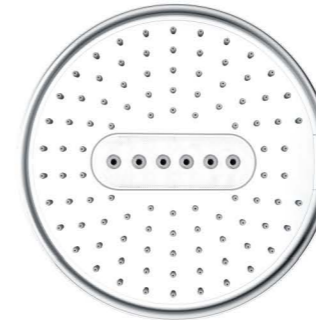

3F169

Material: ABS, Stainless Steel
Size: $220 \times 220 \times 110$ mm
Features: 3 Functions