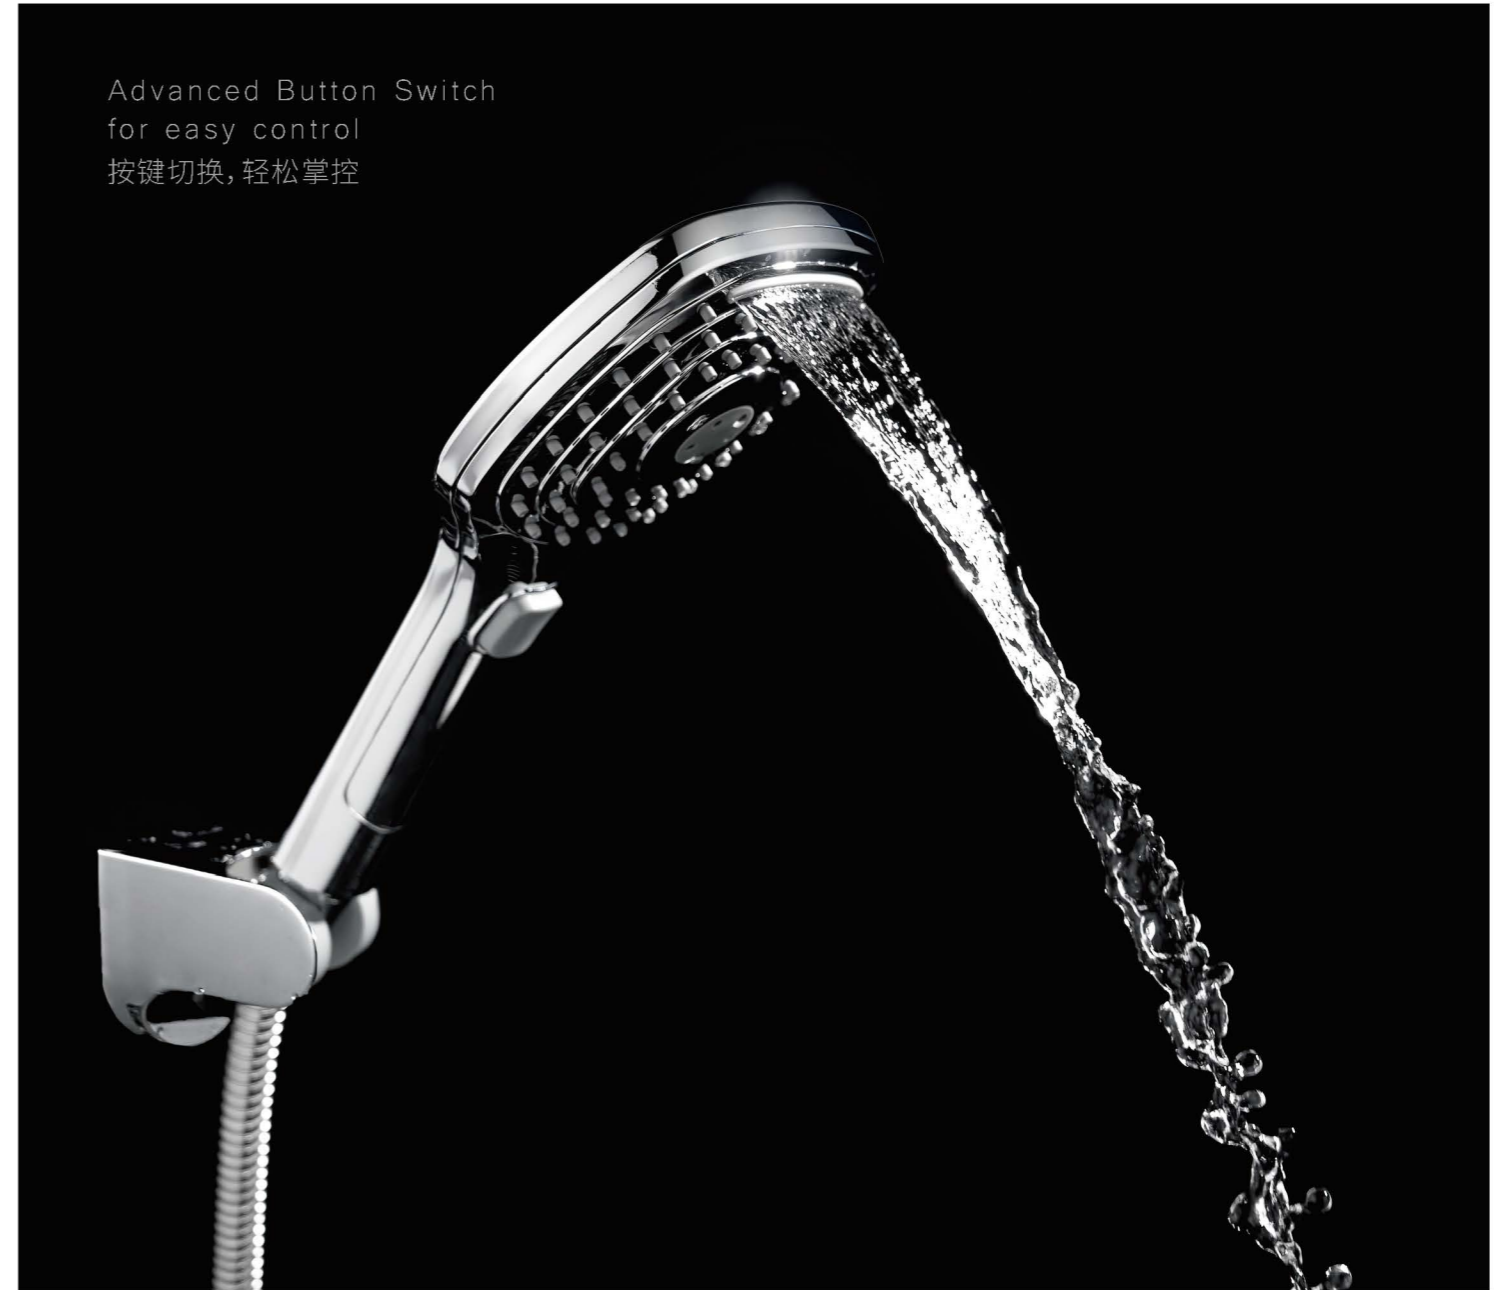

Advanced Button Switch
for easy control
按键切换, 轻松掌控