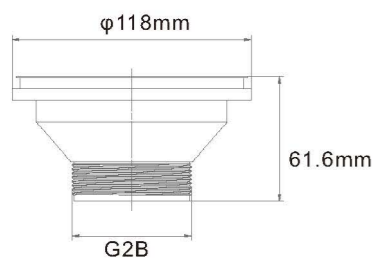

**Sink Drain Assembly Kit
HL-9102A**

Stainless Steel 304
Suits 50mm Connection
Includes Waste & Strainer