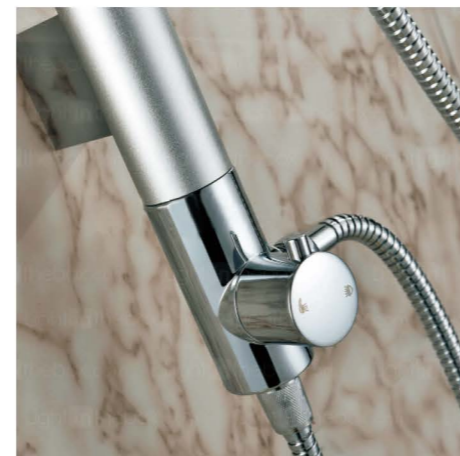

HL-2204G
Material: S/S
Size: 1200X410X190mm
Hand Shower: 1F1758 (1 Function, ABS)

HL-2204CP
Material: S/S
Size: 1200X410X190mm
Hand Shower: 1F1758 (1 Function, ABS)

HL-2450B
Material: Aluminium
Size: 1200X400X200mm
Rain Shower: HL631ABS (Φ200mm, ABS)
Hand Shower: 5F1618F (5 Functions, ABS)

HL-2460G
Material: Aluminium
Size: 1200*400*200mm
Rain Shower: HL631ABS (Φ200mm, ABS)
Hand Shower: 5F1618F (5 Functions, ABS)

HL-2460B
Material: Aluminium
Size: 1200*400*200mm
Rain Shower: HL631ABS (Φ200mm, ABS)
Hand Shower: 5F1618F (5 Functions, ABS)

HL-2203B
Material: Aluminium
Size: 630X410X190mm
Hand Shower: 1F1758 (1 Function, ABS)

HL-2207B
Material: Aluminium
Size: 1200X410X190mm
Hand Shower: 1F1758 (1 Function, ABS)

HL-2204
Material: Aluminium
Size: 1200X410X190mm
Hand Shower: 1F1758 (1 Function, ABS)