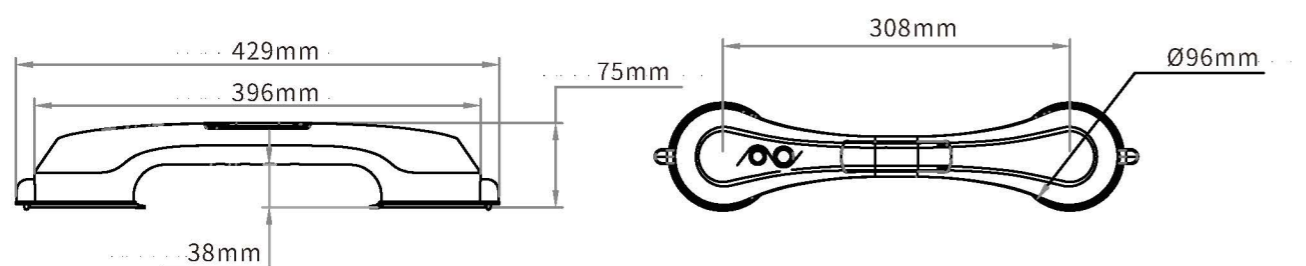

Electronical Suction Assist Bar

- Powered by AAA Batteries, long lasting
- Secure detector at two ends automatically detect status
- Automatically re-connects to walls when air leak is detected
- Easy control with push buttons
- PVC suction cap provide an strong hold
- Power saving, long battery life
- Waterproof grade: IPX4
- Patented

材料: ABS + PVC
7号电池供电, 长久续航
检测吸力, 松动报警
松动后会重新吸附
按键操作, 一键吸附
吸力可靠, 握持舒适
防水等级IPX4
专利保护