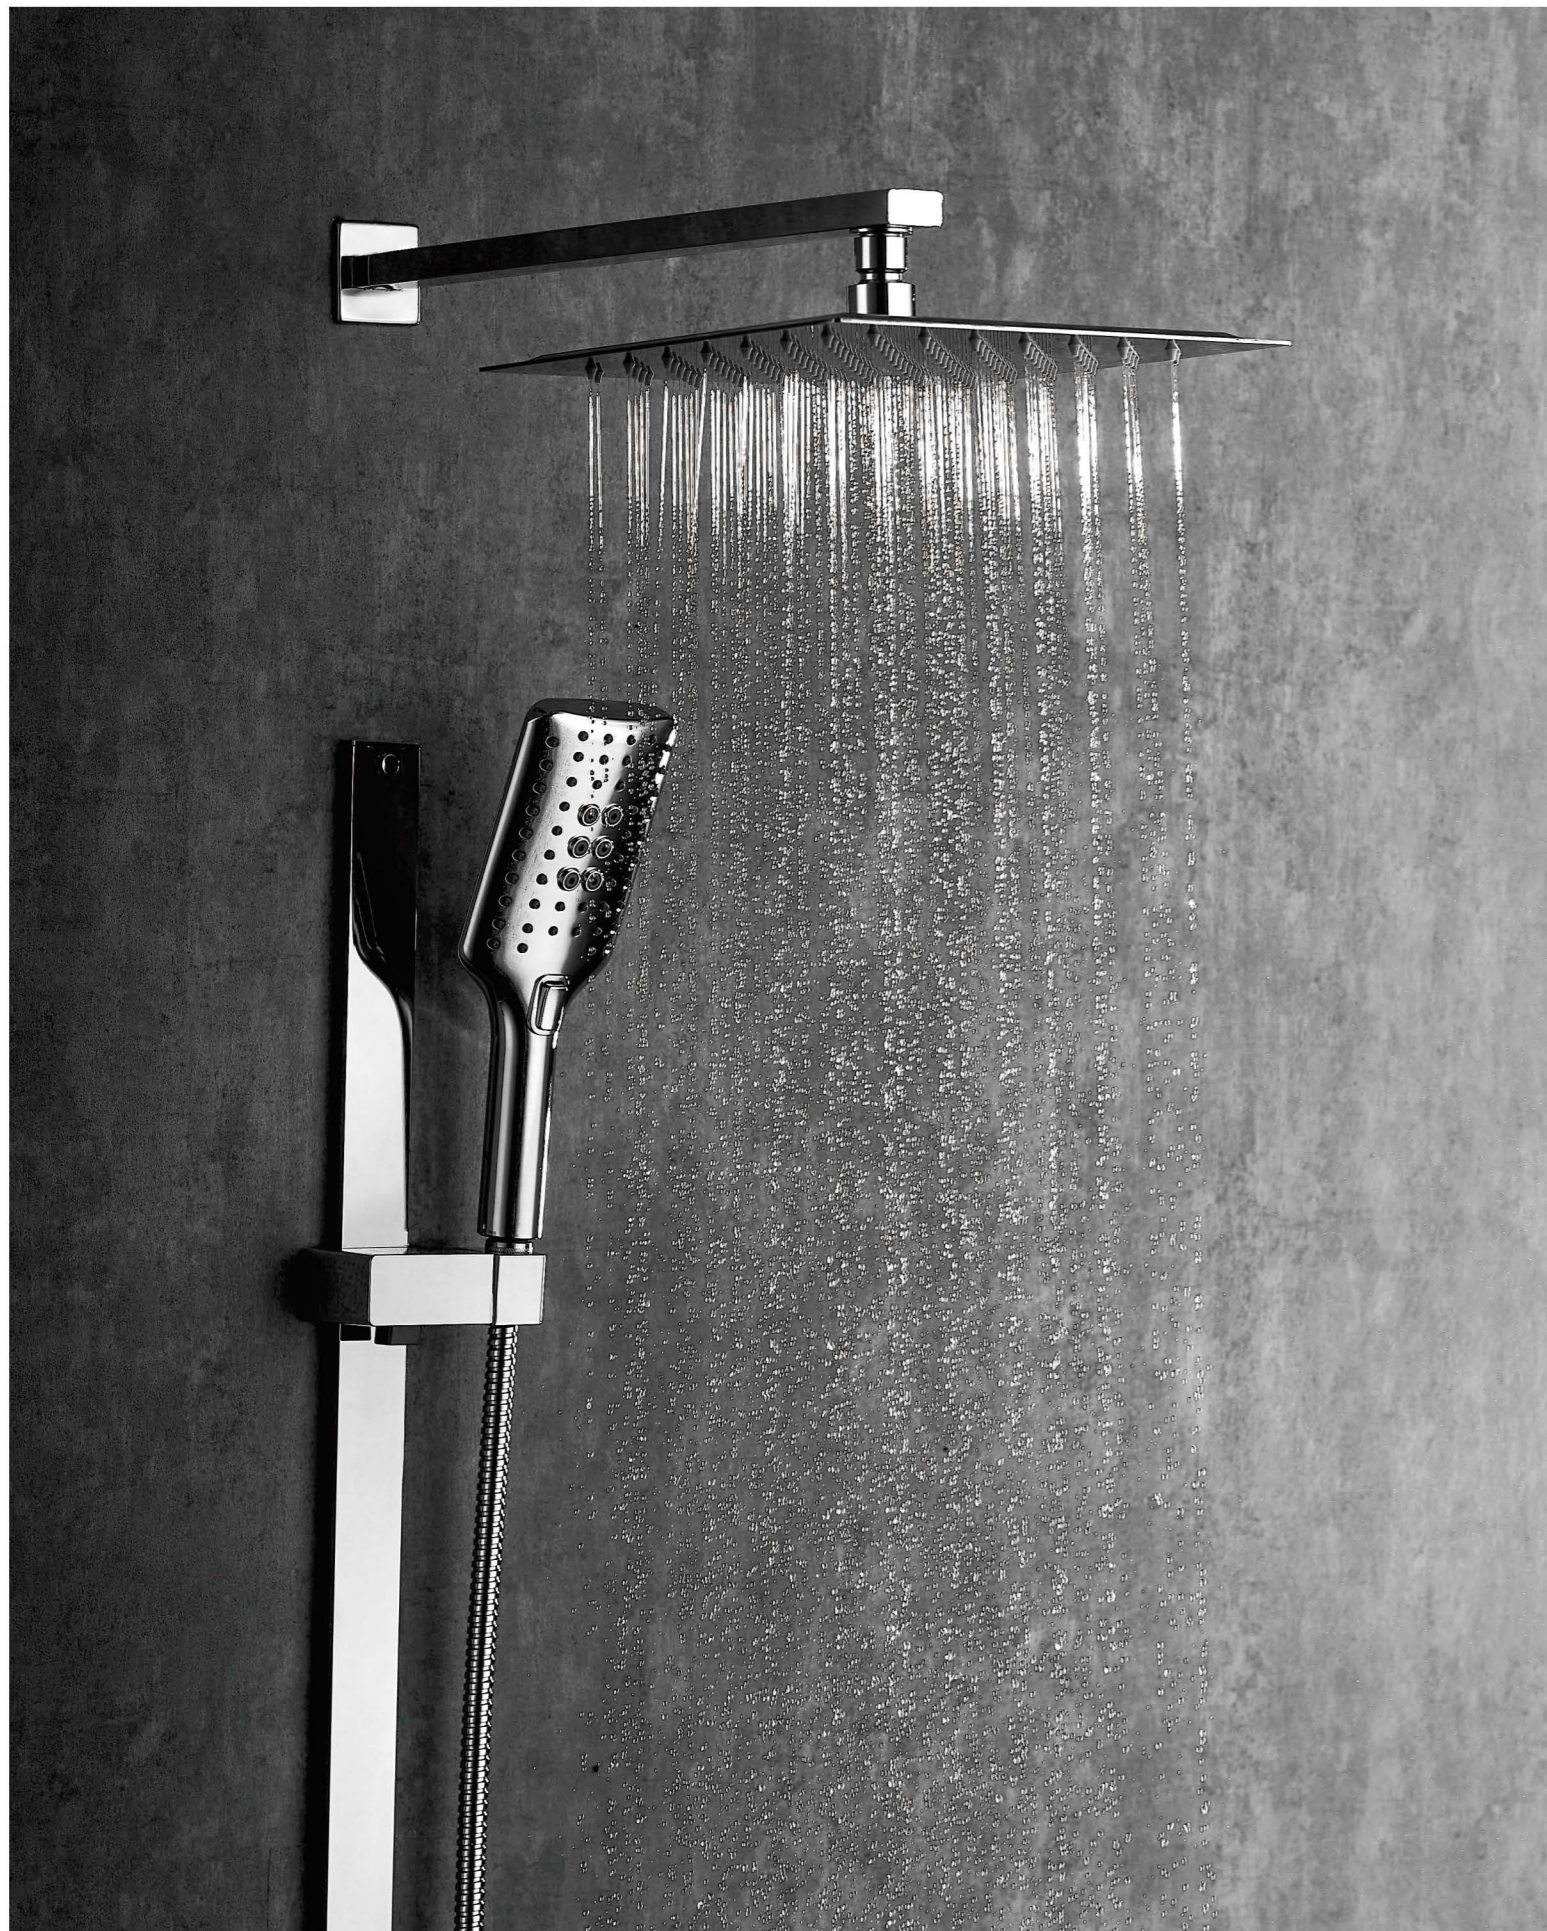

Size: 1500X500X200mm

Hand Shower: 1F1718H(1 Function, ABS)

**HL1717T shower set**

- HI1717** Pressure Balance 2-way valve
- 3F8838** Hand Shower
- HI6425** 250mm 304 S/S rain shower
- FG1/2D** Brass Water Inlet Connector
- H005** Chromed 1.5m S/S Shower Hose