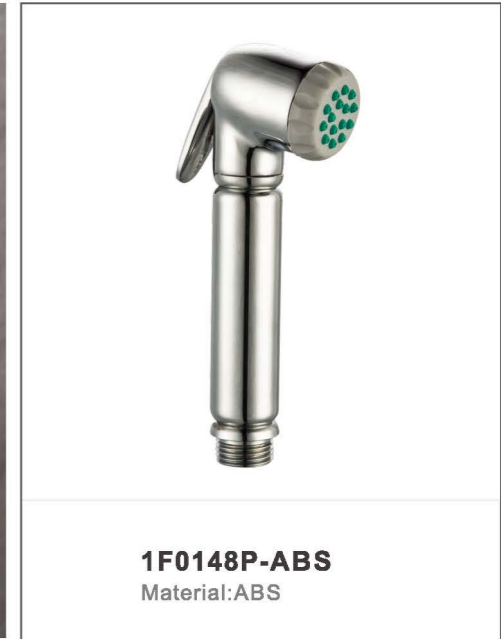

**HL-3120**  
Material:Brass(Φ19-24mm)  
Size:(1000-1300)X550X200mm  
Rain shower:HL630ABS(Φ200mm,ABS)  
Hand shower:1F1818H(1Function,ABS)

**HL-3129**  
Material:Brass(Φ24mm)  
Size:(1000-1300)X550X200mm  
Rain shower: HL6330 ( Φ300mm, S/S304)  
Hand shower: 1F1818H ( 1 Function, ABS)