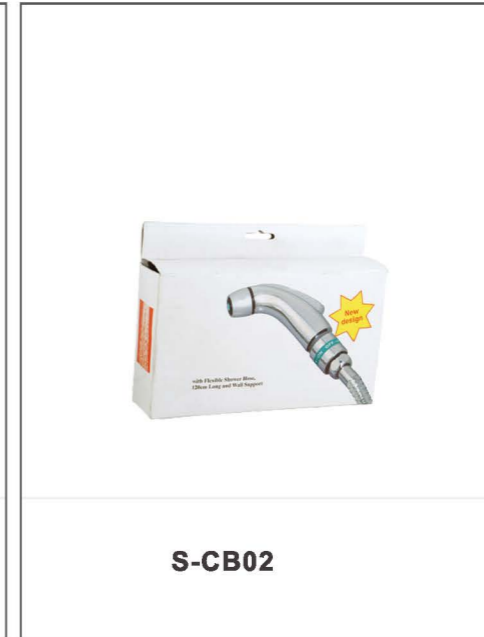

**Single Tap Push On
Bath Shower Solution**

Easy Push on and lock
快速安装锁定
Ideal for shower pets and hair
宠物或者洗头
Headed needles peel and throw pet
hair away quickly
梳子结构, 清洁迅速
The locking structure ensures that
the joint is securely fastened to the
faucet
锁紧结构稳定可靠
Material: ABS+PVC