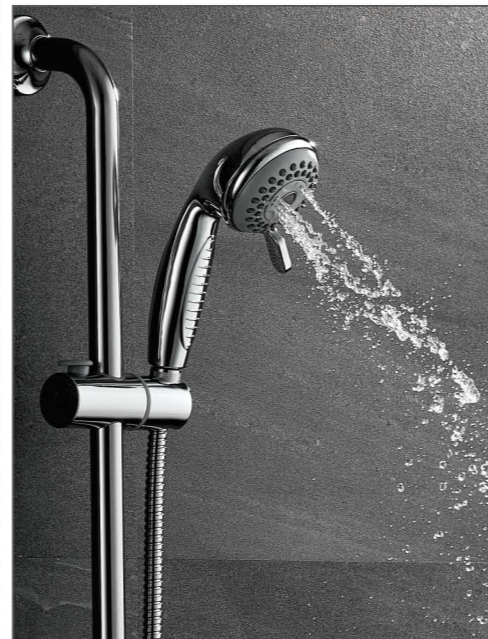

3F5678L
Material: ABS
Size: Φ85mm

3F5678
Material: ABS
Size: Φ85mm

Large Switching Swivel
for an easy control
加大拨盘, 方便操作

5F8002W
Material: ABS
Size: Φ120mm

5F8002
Material: ABS
Size: Φ120mm

inner tube design
内管结构, 防烫设计