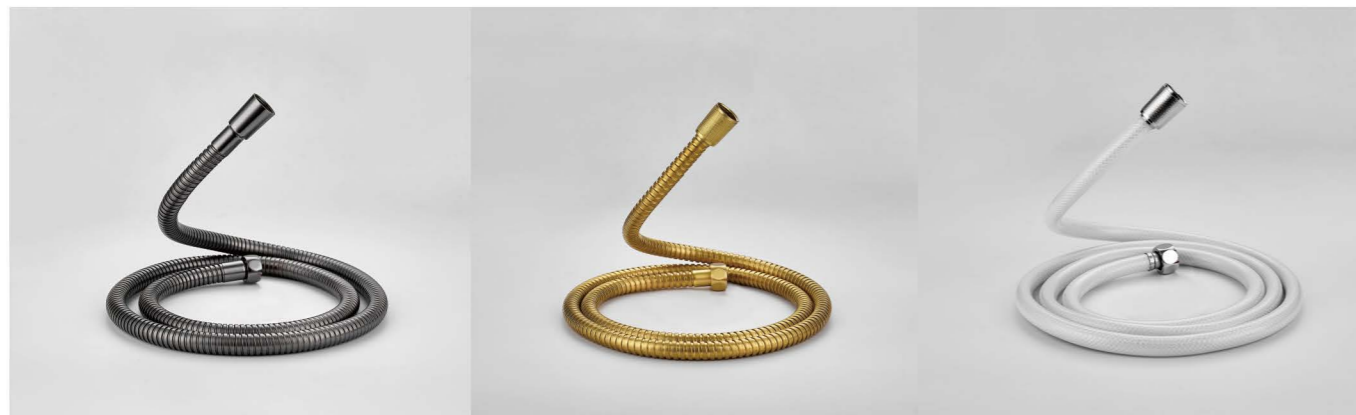

**SR-1-9F**  
Length:870mm  
Size:Φ24mm

**SR-9F**  
Length:870mm  
Size:Φ24mm

**SR-9N**  
Length:870mm  
Size:Φ24mm

**H007**  
Size:  $\Phi$  14mm  
BRASS Double Lock Extensible Hose

		
<p><b>H008</b> Size: <math>\Phi</math> 14mm S/S Double Lock Flexible Hose</p>	<p><b>H005</b> Size: <math>\Phi</math> 14mm S/S Double Lock Flexible Hose C.P</p>	<p><b>H028</b> Size: <math>\Phi</math> 14mm S/S Double Lock Extensible Hose C.P</p>
		
<p><b>H004</b> Size: <math>\Phi</math> 14mm S/S Double Lock Extensible Hose</p>	<p><b>H024</b> Size: <math>\Phi</math> 16mm S/S Double Lock Extensible Hose</p>	<p><b>H023</b> Size: <math>\Phi</math> 16mm S/S Double Lock Flexible Hose C.P</p>
		
<p><b>H017</b> Size: <math>\Phi</math> 14mm PVC Metal-like Hose</p>	<p><b>H015</b> Size: <math>\Phi</math> 14mm Silver PVC Hose</p>	<p><b>H019</b> Size: <math>\Phi</math> 14mm White PVC Knit Hose</p>

**H021**  
Size:  $\Phi$ 24mm  
S/S Double Lock Flexible Hose With Aerator

**H026**  
Size:  $\Phi$ 14mm  
S/S Double Lock Flexible Hose Gold-plating

**H012**  
Size:  $\Phi$ 14mm  
Brass Double Lock Flexible Hose