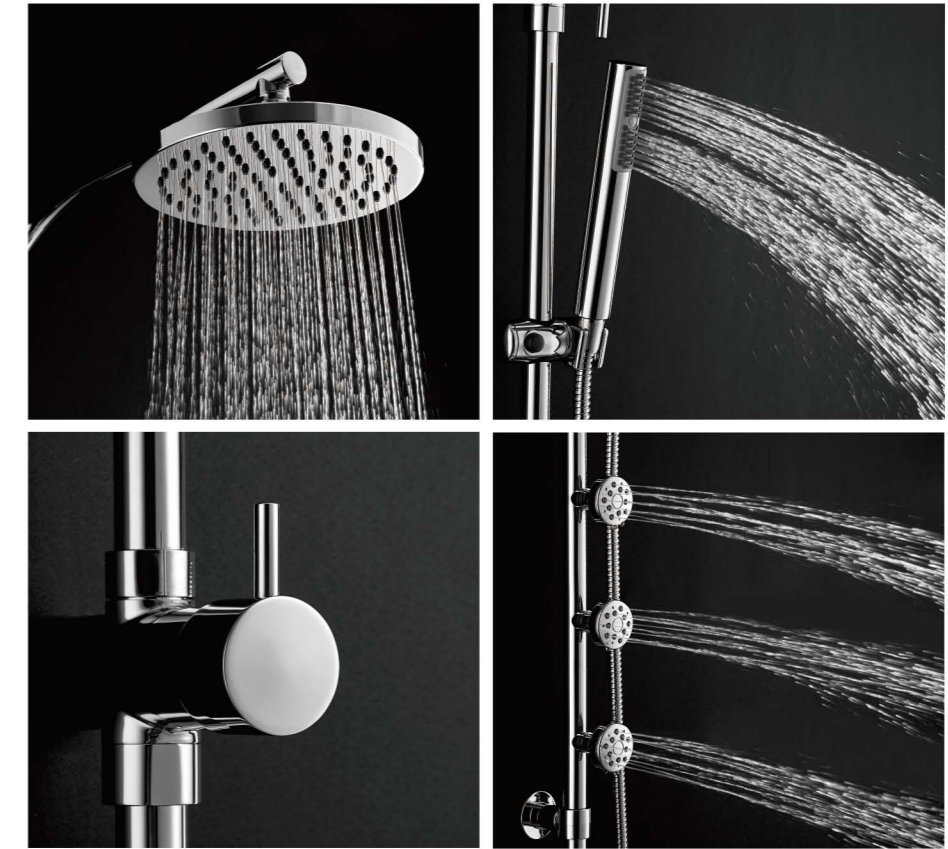

HL-3104
Material: Brass (Φ19-24mm)
Size: (1000-1300) X 500 X 200mm
Rain shower: HL630ABS (Φ200mm, ABS)
Hand shower: 1F1818-30 (1Function, ABS)

HL-3103
Material: Brass (Φ19-24mm)
Size: (1000-1300) X 500 X 200mm
Rain shower: HL630ABS (Φ200mm, ABS)
Hand shower: 1F1818 (1Function, ABS)