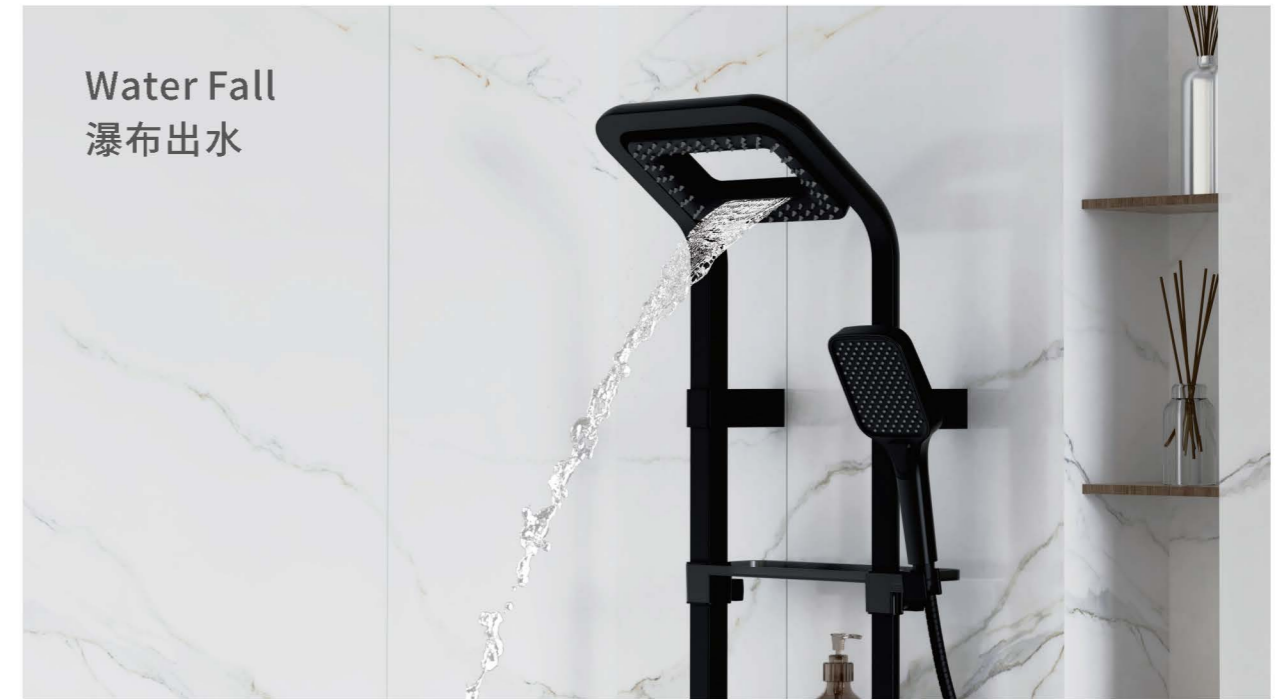

HL-2492
Material: Brass, Aluminum, and ABS
Size: 350x280x1180mm
Hand Shower: 3F8182