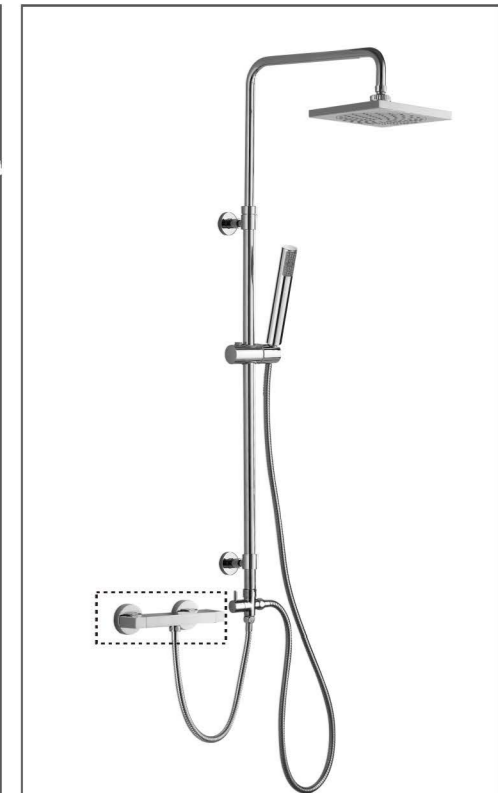

Hand shower: 1F1748(1Function, ABS)

**HL-3118**

Material: Brass(Φ19-24mm)

Size: (1000-1300)X550X200mm

Rain shower: HL630ABS(Φ200mm, ABS)

Hand shower: 5F1658(5Functions, ABS)

**HL-3102-1**

Material: Brass(Φ19-24mm)