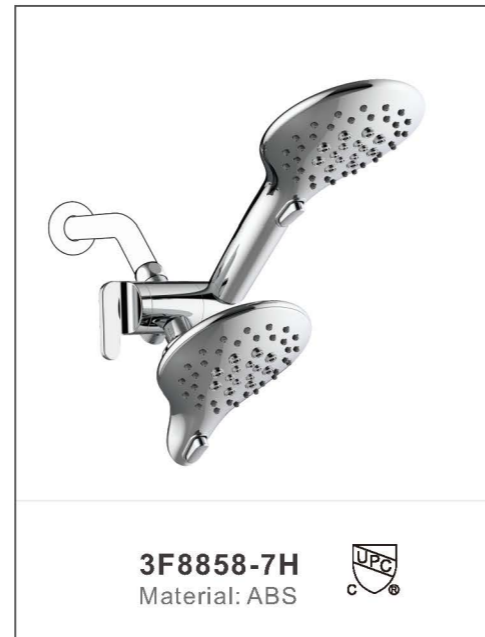

- Auto-Switch shower head
- Push button hand shower
- 1.5m chromed S/S hose
- Brass shower arm

**ZM8180**  
hand shower: 3F8858

**3F170**  
Material:ABS  
Size:200mm

**3F170-7H**  
Material:ABS

**HL-G020-1**

Patent:CN208677213U

Mixed Spray

Hand Shower

Fixed Shower Head

Dripping Function

**7H**  
Material: ABS  
4-setting diverter  
with dripping and mix

**1F8003-7H**  
Material: ABS

**3F8858-7H**  
Material: ABS

**6F8180-7H**  
Material: ABS

**10F8878-7H**  
Material: ABS

**6F8180-180-7H**  
Material: ABS

Magnetic Shower Dock  
for Hand Showers

**10F8878+8H**  
Material: ABS  
Magnetic Shower Dock

**6F190**  
Material: ABS  
Size: 110mm  
**6 Functions**