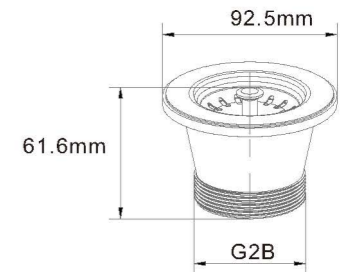

**90 x 50mm sink Basket Waste
HL-9106A**

Stainless Steel 304
Suits 50mm Connection
Includes Waste & Strainer