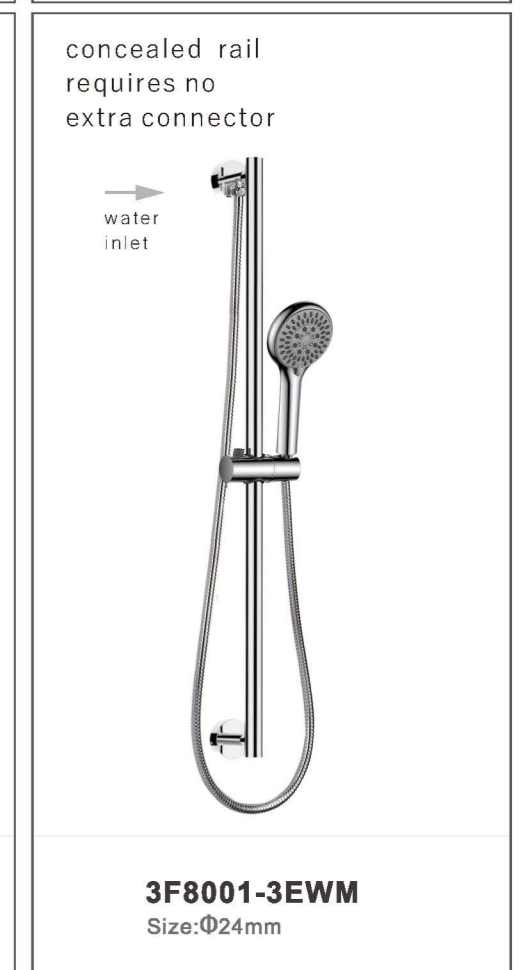

**Adjustable Extension  
Shower Arm**

**Gear Joint Structure**

1F1058-SR6  
shower set

3F1618-4E

5F8002-HD8WM

1F1748-HD3WM

1F1098-8WM

1F1748-4DWM  
Size:19X19mm