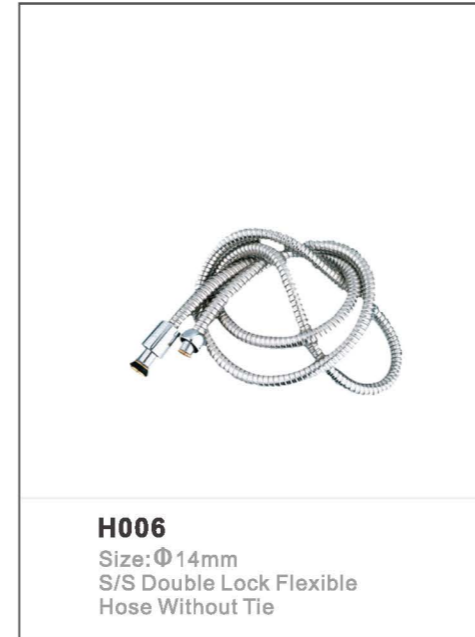

H006
Size: Φ 14mm
S/S Double Lock Flexible
Hose Without Tie