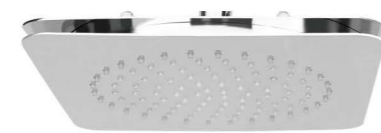

Blue
Water temperature <27 °C

Green
Water temperature 27 °C ~ 41 °C

Red
Water temperature > 41 °C

HL641-LED
Material:Brass
Size:250x150mm

HL625
Material:Brass
Size:Φ190mm

HL640-10
Material:Brass
Size:200x200x10mm

HL640-15
Material:Brass
Size:200x200x15mm

HL641-10
Material:Brass
Size:250x150x10mm

HL641-15
Material:Brass
Size:250x150x15mm

HL623
Material:Brass
Size:Φ190mm

HL621
Material:Brass
Size:Φ190mm

HL625BC
Material:Brass
Size:Φ190mm

HL621BC
Material:Brass
Size:Φ190mm

18HL630
Material:Brass
Size:Φ180mm

HL639
Material:Brass
Size:Φ180mm

20HL630-5
Material:Brass
Size:Φ200x5mm

20HL630-10
Size:Φ200x10mm

20HL630-15
Size:Φ200x15mm