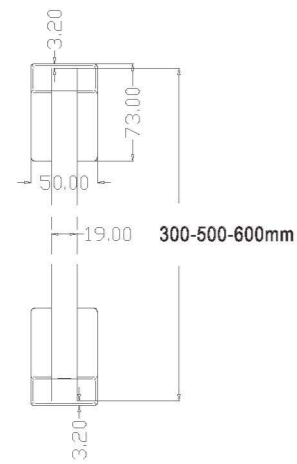

FG1/2D
Material:Brass

Easy stick on installation
No drilling or holes required

Optional Glue installation
No drilling or holes required