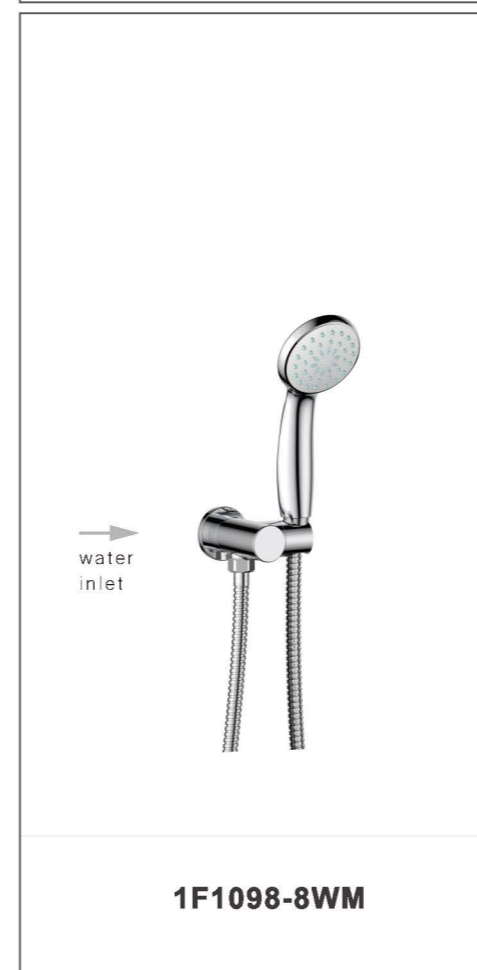

**Adjustable Extension  
Shower Arm**

**Gear Joint Structure**

1F1058-SR6  
shower set

3F1618-4E

5F8002-HD8WM

1F1748-HD3WM

1F1098-8WM

1F1748-4DWM  
Size:19X19mm