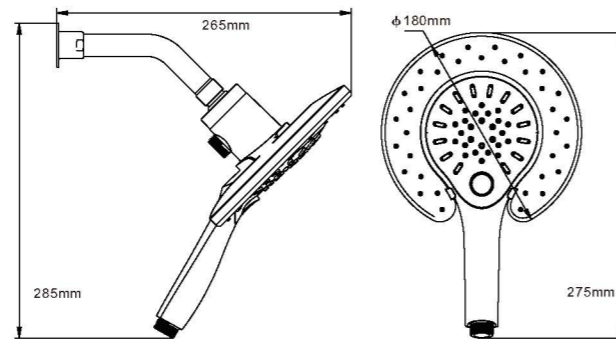

Auto-Switch Technology

- Auto-Switch shower head
- Push button hand shower
- 1.5m chromed S/S hose
- Brass shower arm