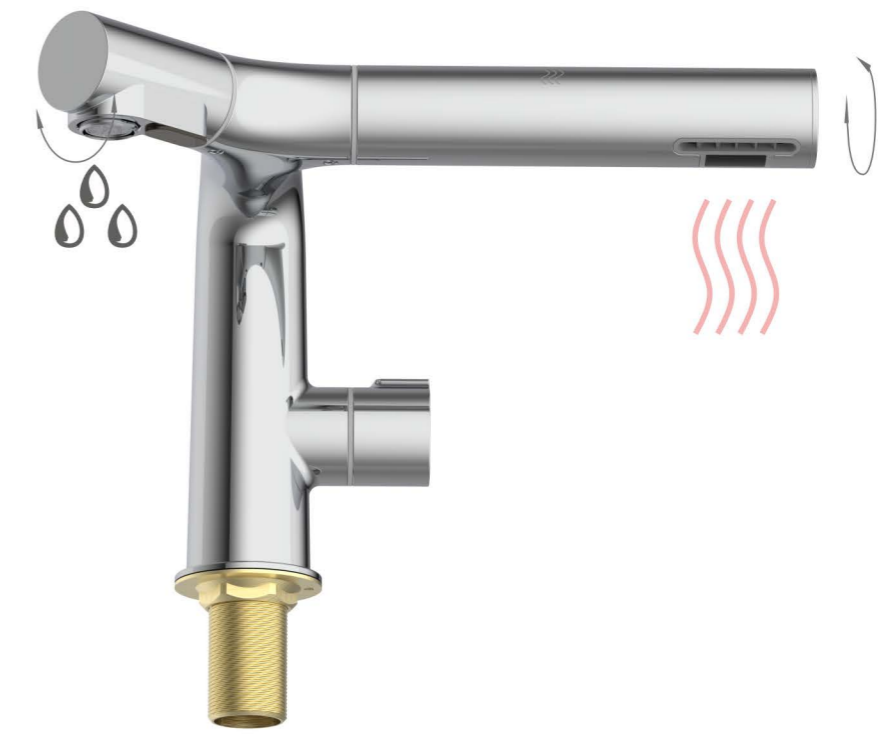

**3F168**

**Material:** ABS  
**Size:**  $\varnothing 240 \times 114$ mm  
**Features:** 3 Functions

Induction Faucet  
with Hand Dryer  
二合一烘手感应龙头

Induction Faucet  
with Hand Dryer  
二合一烘手感应龙头

- The non-contact sensor faucet brings a hygienic and convenient use experience
- Quick Dry— High-speed airflow, 10-15 seconds dry time.
- Rotate Structure — The revolutionary rotatable design allows changing direction of water and air, so the faucet is able to be used in a small basin.
- Water Temperature Control
- 非接触式二合一传感器水龙头带来卫生和方便的使用体验；
- 10-15秒高速烘手
- 出水出风旋转结构 — 出水和出风方向可调, 允许使用在小面盆上
- 手动水温调节旋钮可启闭

### Magnetic shower kit

## Auto-Switch Technology

- Shower Head Activates Automatically When Hand Shower is Docked
- Shower Head Stops Automatically When Hand Shower is undocked

- 手持花洒置于顶喷上时，顶喷自动激活出水
- 手持花洒取下时，顶喷自动停止出水

**The Rotate Structure**  
allow users adjusting  
spray angles