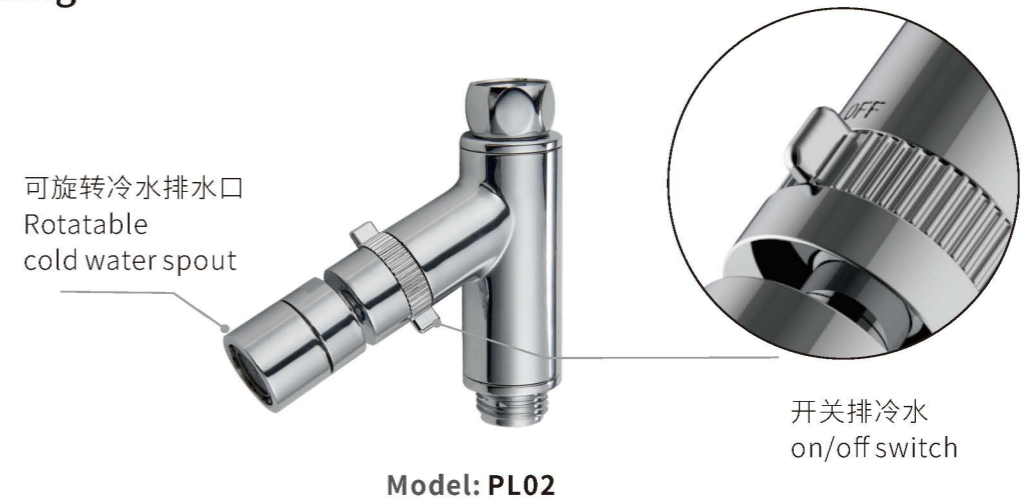

Patent Pending
专利产品