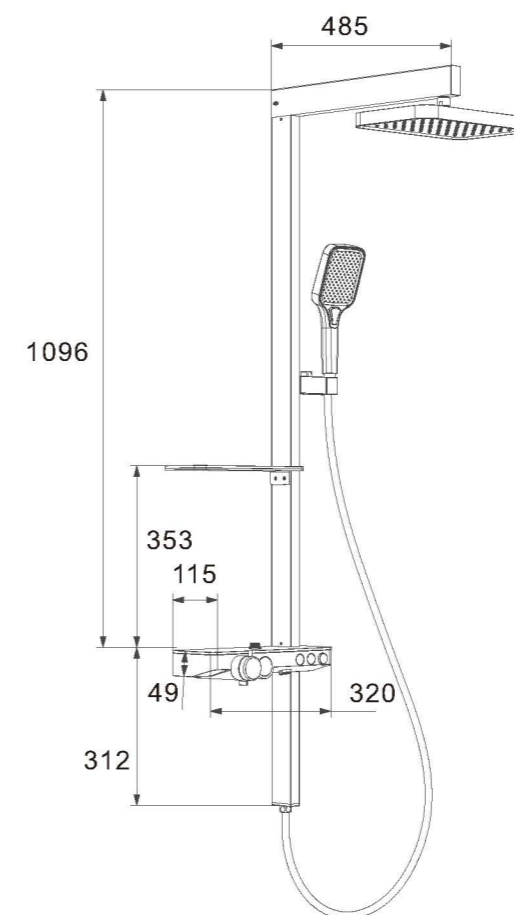

HL-2493-1
Material: Brass Mixer , Aluminum Tube
Size:350x280x1155mm
Rain Shower: 1F652
Hand Shower: 3F8838