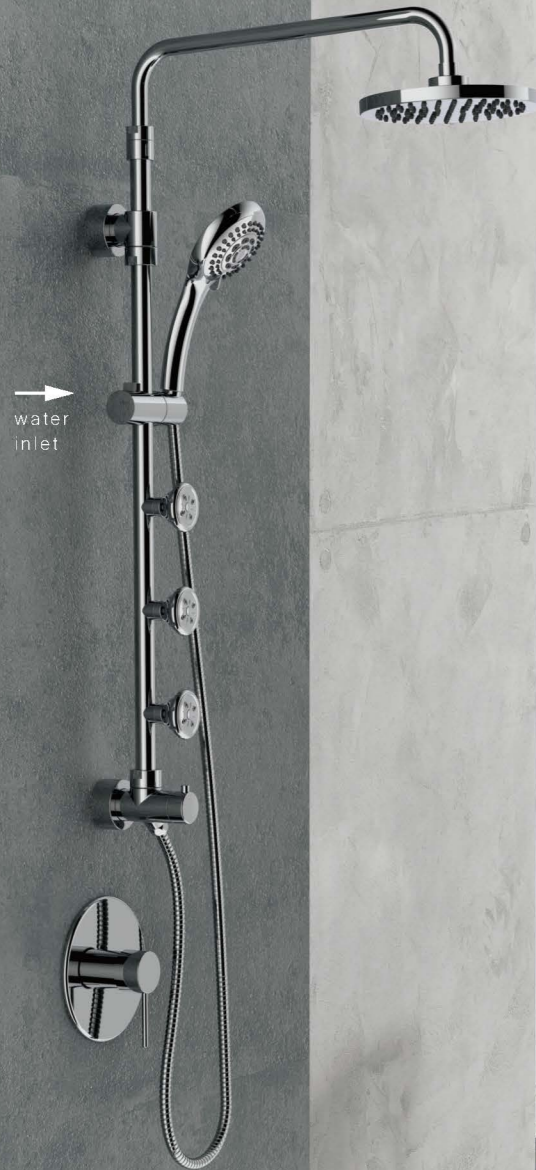

SHOWER COLUMN
COLLECTION

water
inlet

Upper water inlet
Bottom Diverter Control
暗装上进水
轻松底部分水器控制