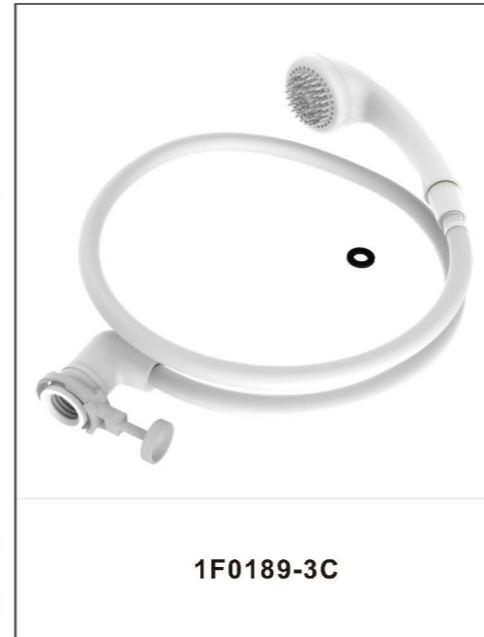

HL-4203  
Material:Brass

quick release coupling

KS001  
Material:ABS

ON-OFF switch

G1/2 SWITCH  
Material:ABS

**Single Tap Push On  
Bath Shower Solution**

Easy Push on and lock  
快速安装锁定  
Ideal for shower pets and hair  
宠物或者洗头  
Headed needles peel and throw pet  
hair away quickly  
梳子结构, 清洁迅速  
The locking structure ensures that  
the joint is securely fastened to the  
faucet  
锁紧结构稳定可靠  
Material: ABS+PVC