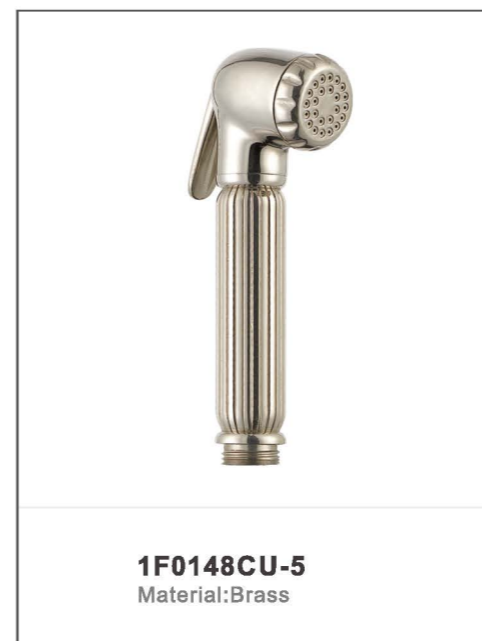

**HL-3120**  
Material:Brass(Φ19-24mm)  
Size:(1000-1300)X550X200mm  
Rain shower:HL630ABS(Φ200mm,ABS)  
Hand shower:1F1818H(1Function,ABS)

**HL-3129**  
Material:Brass(Φ24mm)  
Size:(1000-1300)X550X200mm  
Rain shower: HL6330 ( Φ300mm, S/S304)  
Hand shower: 1F1818H ( 1 Function, ABS)