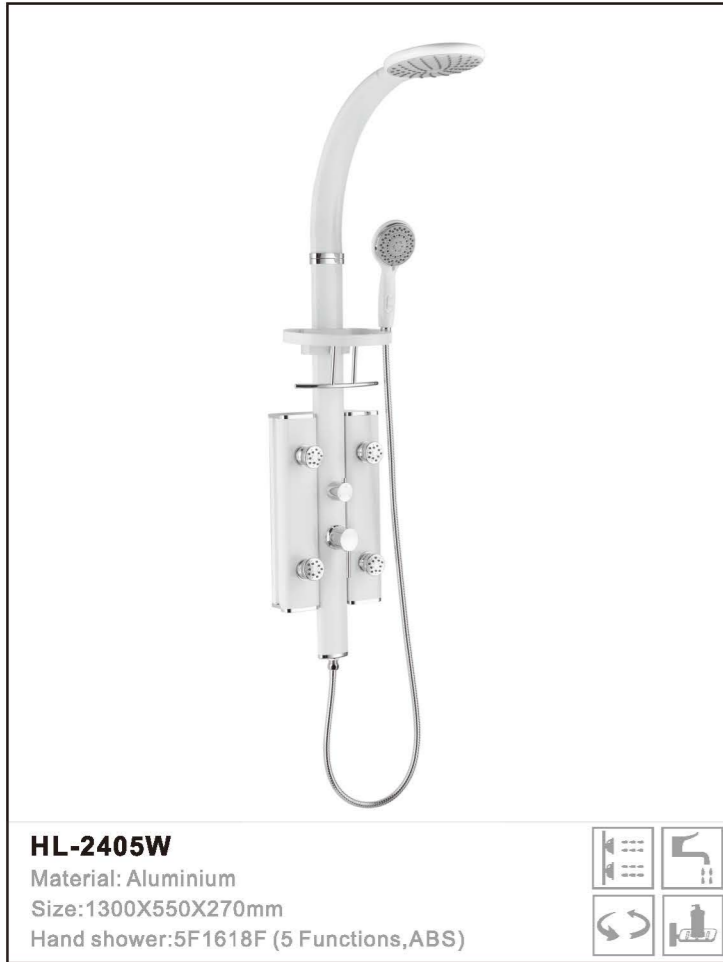

**HL-2417R**  
Material: Aluminium  
Size: 730\*510\*170mm  
Hand shower: 5F1618F (5 Functions, ABS)

**HL-2422B**  
Material: Aluminium  
Size: 730\*510\*250mm  
Hand shower: 5F1618F (5 Functions, ABS)

**HL-2409R**  
Material: Aluminium  
Size: 1250\*510\*250mm  
Hand shower: 5F1618F (5 Functions, ABS)

**HL-2420B**  
Material: Aluminium  
Size: 1250\*510\*250mm  
Hand shower: 5F1618F (5 Functions, ABS)