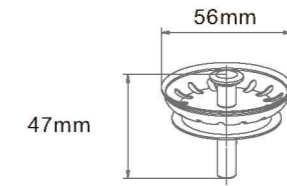

**Steel Sink Strainer
HL-9107A**

Stainless Steel 304
Suits Standard Sink Wastes
Easy Installation