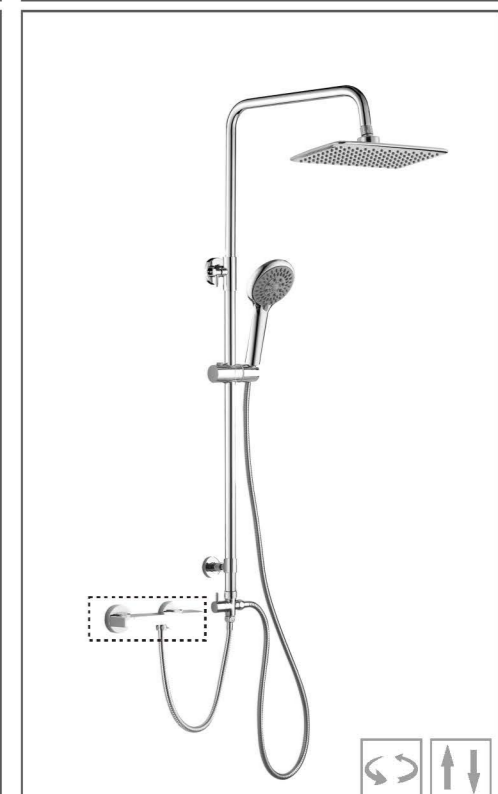

Size: (1000-1300)X550X200mm

Rain shower: 1F217 (200\*200mm, ABS)

Hand shower: 1F1818-30 (1Function, ABS)

**HL-3102**

Material: Brass(Φ19-24mm)

Size: (1000-1300)X600X260mm

Rain shower: HL630ABS(Φ200mm, ABS)

Hand shower: 1F1818-30(1Function, ABS)