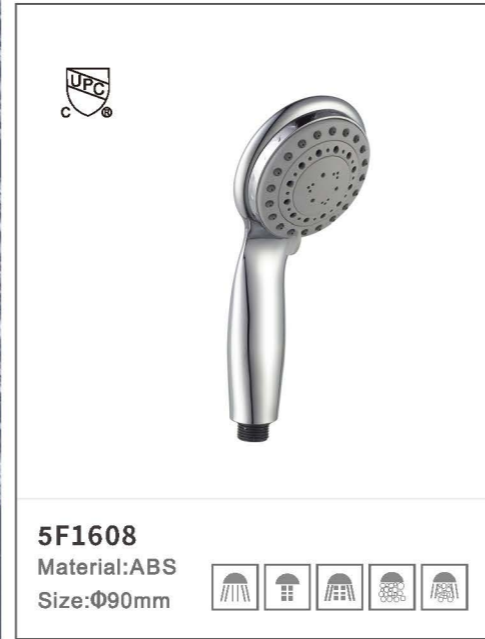

3F1618
Material:ABS
Size:Φ100mm