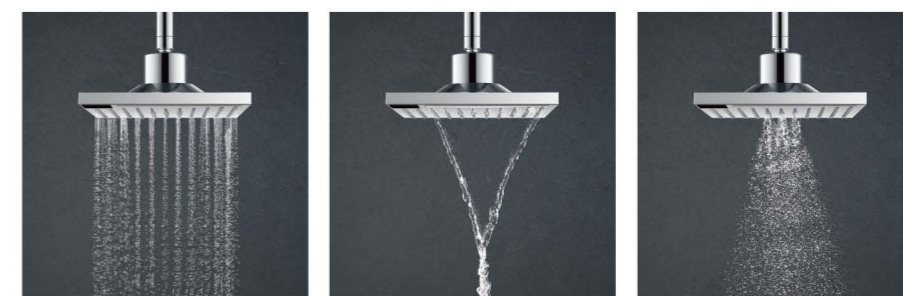

Display Temperature, and Time your Shower Duration 直观水温显示，沐浴时长统计

水力发电驱动感温元件，展示出的摄氏度让用户直观了解当前水温；创意的沐浴时间统计，提醒用户洗浴时长，提倡节水节流。关水后三分钟内开水，视为同一人淋浴延续，时间会继续累加。同时，显示屏内容在不同水温范围时，呈现蓝、绿、红三色。

With water-powered temperature-sensing component, it displays water temperature intuitively. Also, it counts how long you have taken shower and reminds you to save water usage. After turn off the shower, if the bather turns it on again within 3 minutes, then the time will be keep counted. What's more, the digits will be displayed in three colors (RGB) to show different water temperature range.

3F169