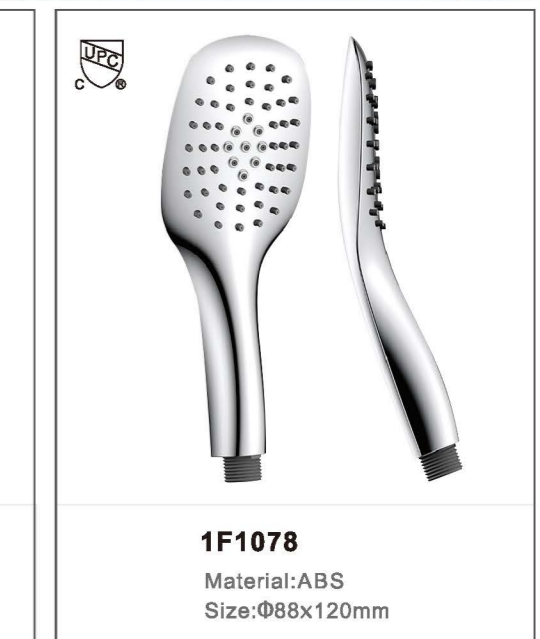

**5 Functions**

-  Small Rain
-  Power Boost Rain
-  Rain
-  Massage Jet
-  Full Rain

**5F180**  
Material:ABS  
Size:Φ180mm

Mist

**10F8878**  
Material:ABS  
Size: 110mm

**10 Functions**

- Mist
- Mist+Small Rain
- Small Rain
- Small Rain + Rain
- Rain
- Power Boost+ Rain
- Power Boost
- Massage Jet+ Power Boost
- Massage Jet
- Dripping

**10F8878**  
Material:ABS  
Size: 110mm

**1F1078**  
Material:ABS  
Size:Φ88x120mm

**1F1218ABS-CP**  
Material: ABS  
Size: Φ82mm

**1F8001**  
Material:ABS  
Size:Φ102mm

**1F1218ABS-CP**  
Material: ABS  
Size: Φ82mm

**1F1218ABS**  
Material: ABS  
Size: Φ82mm

**1F1218ABS-BG**  
Material: ABS  
Size: Φ82mm

**1F1218**  
Material:Brass  
Size:Φ82mm

**1F1218G**  
Material:Brass  
Size:Φ82mm

**1F1218B**  
Material:Brass  
Size:Φ82mm