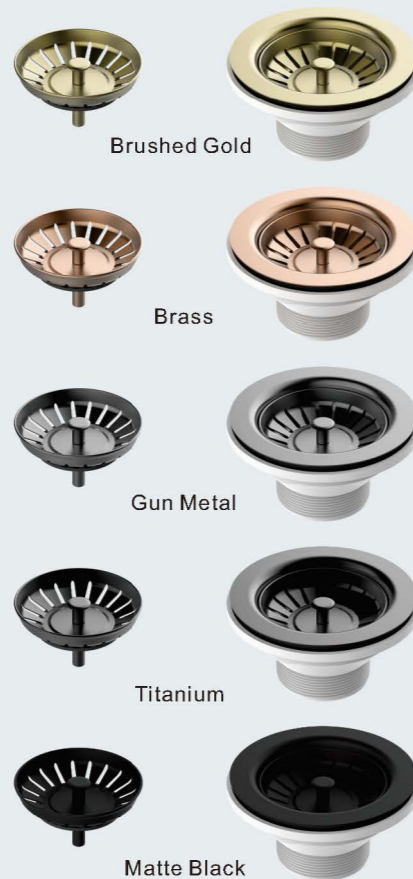

**Utility Shelf**  
HL-M003-02  
340\*97mm

**Toilet Roll Holder**  
HL-M005

**Soap Holder**  
HL-M003A

**Toothbrush Holder**  
HL-M003B

**Steel Sink Strainer  
HL-9104A**

Stainless Steel 304  
Suits Standard Sink Wastes  
Easy Installation

**Durable Sink Strainer  
HL-9104B**

Stainless Steel 304  
Silicone Sealing Part  
Suits Standard Sink Wastes  
Easy Installation

**Steel Sink Strainer  
HL-9107A**

Stainless Steel 304  
Suits Standard Sink Wastes  
Easy Installation

**Multiple  
Color  
Options**

**Sink Waste  
HL-9103A**

Stainless Steel 304  
Suits 50mm connection  
Waste & Plug

**90 x 50mm Stainless Steel  
Plug And Waste Reducer  
HL-9101A**

Stainless Steel 304  
Rubber Easy-Lift Plug  
Easy Installation