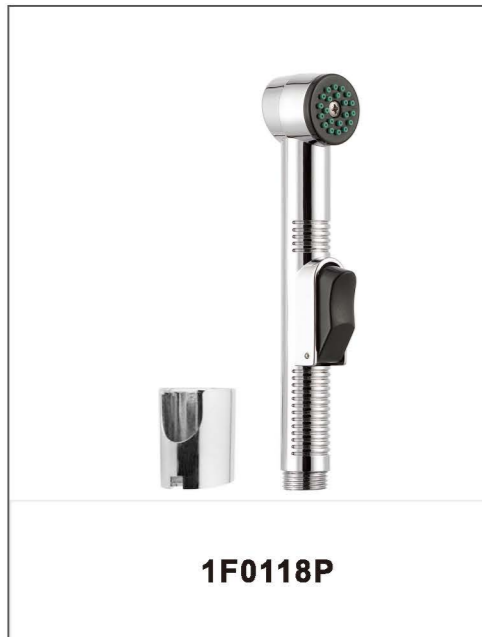

To prevent water leakage from long-term high-pressure, valve shut off when shattaf is in position