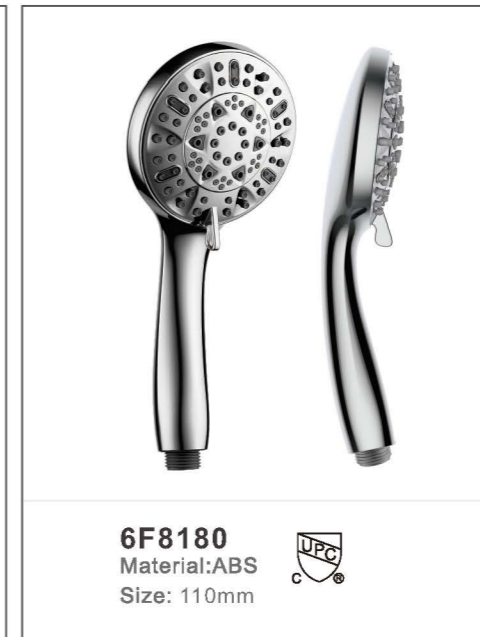

6F190
Material: ABS
Size: 110mm
6 Functions