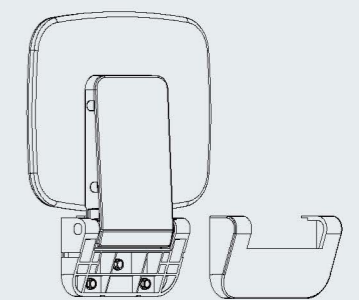

Handicapped lifter Disabled Raised Toilet Seat

- *Material: urea formaldehyde
- *Antibac option offers you even more care against infection
- *5cm higher sitting position is not much, but offers much convenience.
- *Soft close
- *Adjustable secure buffers can fit into different toilet pans, and ensure stability and reliability.
- *The soft touch pad offers convenience of access.

Wall Mounted Folding Shower Seat
Folding wall-mount shower seat, designed for where space is limited. Made from highest quality materials, ensuring highest possible levels of safety, stability and support. Max loading weight:100kg