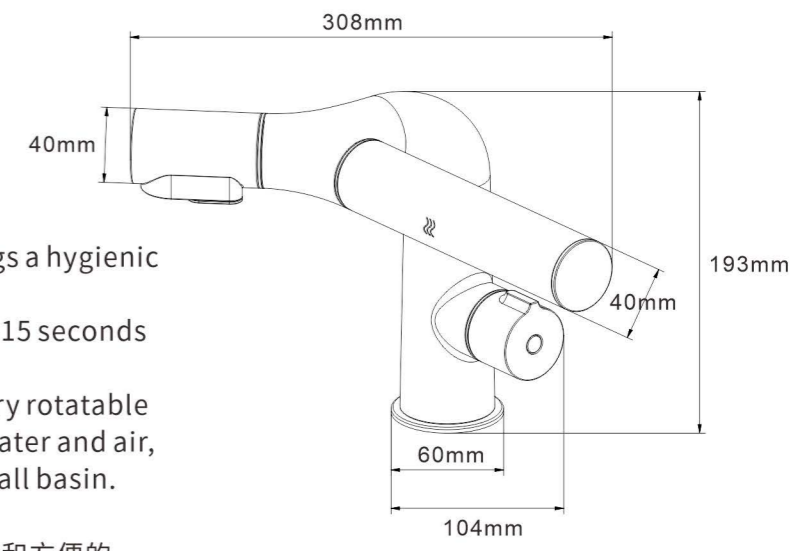

**3F168**

**Material:** ABS  
**Size:**  $\varnothing 240 \times 114$ mm  
**Features:** 3 Functions

Induction Faucet  
with Hand Dryer  
二合一烘手感应龙头

Induction Faucet  
with Hand Dryer  
二合一烘手感应龙头

- The non-contact sensor faucet brings a hygienic and convenient use experience
- Quick Dry— High-speed airflow, 10-15 seconds dry time.
- Rotate Structure — The revolutionary rotatable design allows changing direction of water and air, so the faucet is able to be used in a small basin.
- Water Temperature Control
- 非接触式二合一传感器水龙头带来卫生和方便的使用体验；
- 10-15秒高速烘手
- 出水出风旋转结构 — 出水和出风方向可调, 允许使用在小面盆上
- 手动水温调节旋钮可启闭