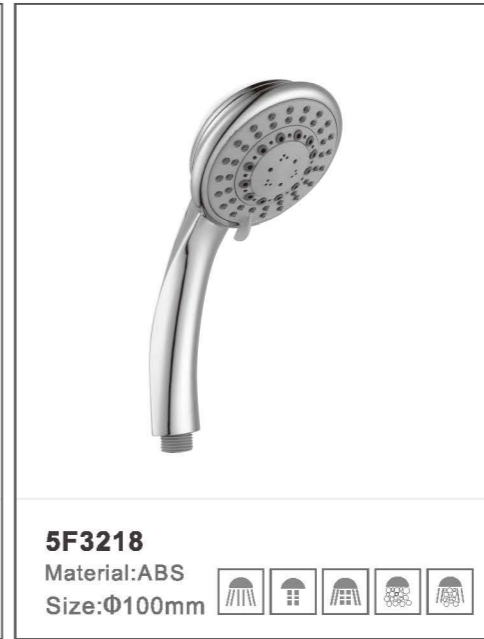

3F1618
Material:ABS
Size:Φ100mm