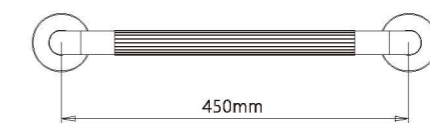

Human Body Induction Grab Bar

- Material: ABS White
- Uses three AAA batteries, and lasts more than a year when detecting 4 times every day
- Longer sensing distance
- Ribbed to aid grip of bar
- Concealed fixings
- Suitable for users up to 100kg/220lbs when fitted to a solid

ABS Grab Bar

- Material: ABS White
- Centre-to-centre distance: 300mm, 450mm, 600mm.
- Ribbed to aid grip of bar
- Concealed fixings
- Suitable for users up to 100kg/220lbs when fitted to a solid wall
- With wall fixings

• **Outdoor Grab Bar**

- Internal aluminium tube for added strength
- Weather resistant and won't rust
- Ergonomic grip handle
- Moldings around the bar reduce risk of slipping
- Subtle dark color for discrete use, Ideal all around your home
- With wall fixings

300mm ABS Grab Bar

HL-F001

450mm ABS Grab Bar

600mm ABS Grab Bar

HL-F003