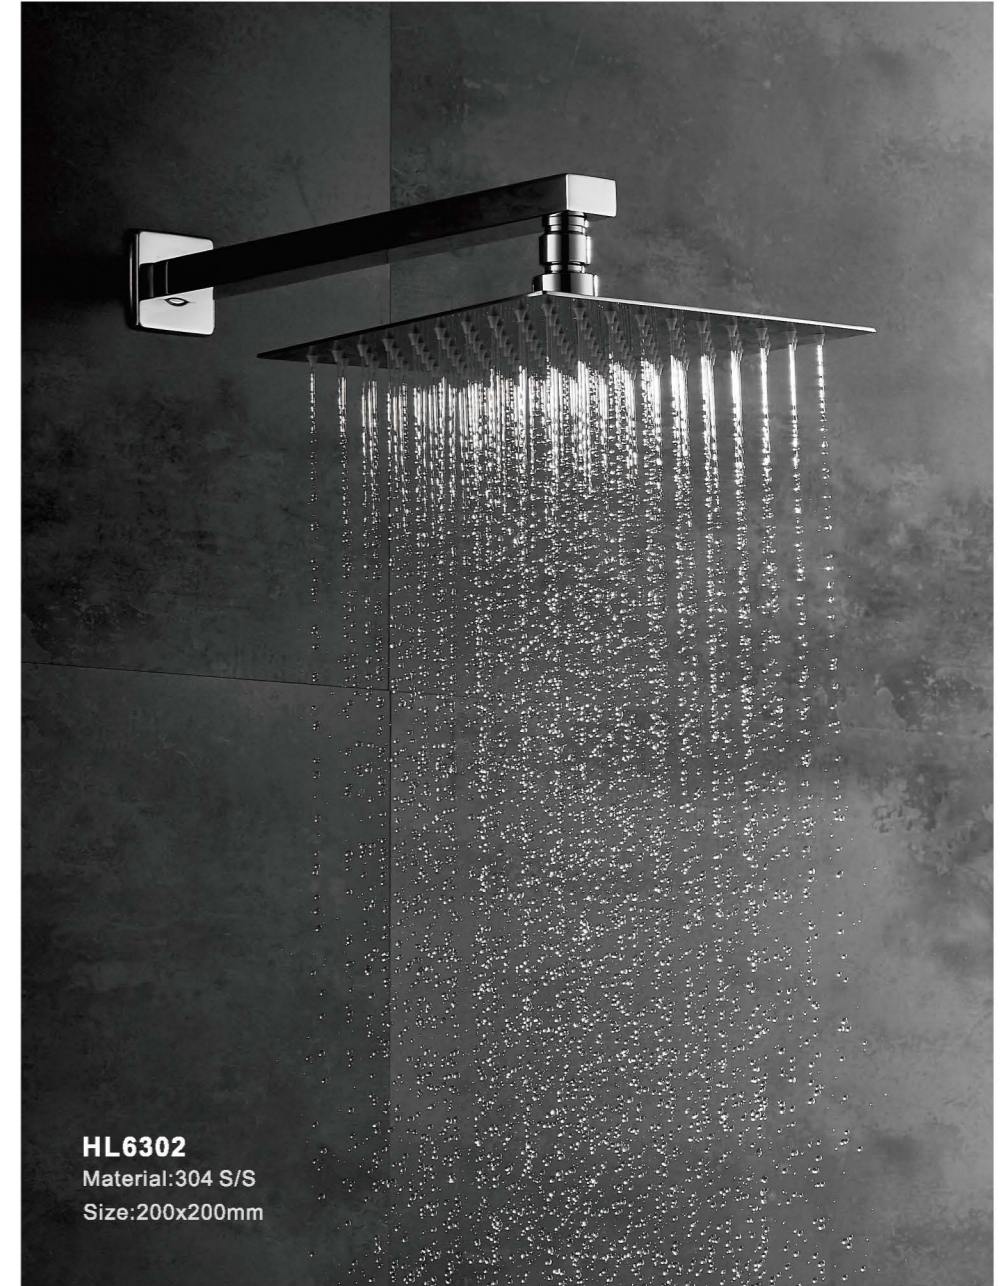

18HL635
Material:Brass
Size:Φ180mm

20HL635
Size:Φ200mm

HL636
Material:Brass
Size:Φ150mm

HL632
Material:Brass
Size:Φ200mm

HL6302
Material:304 S/S
Size:200x200mm

8 inch

8 inch