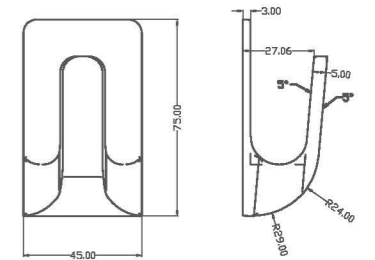

**G1/2 TO G3/4 CONVERTER**  
Material:ABS

**Easy stick on installation**  
**No drilling or holes required**

**Optional Glue installation**  
**No drilling or holes required**

Package

**Towel Rack**  
HL-M001 300mm