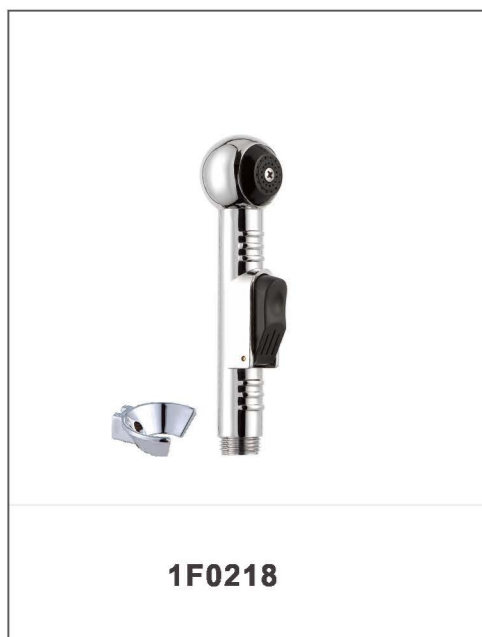

To prevent water leakage from long-term high-pressure, valve shut off when shattaf is in position