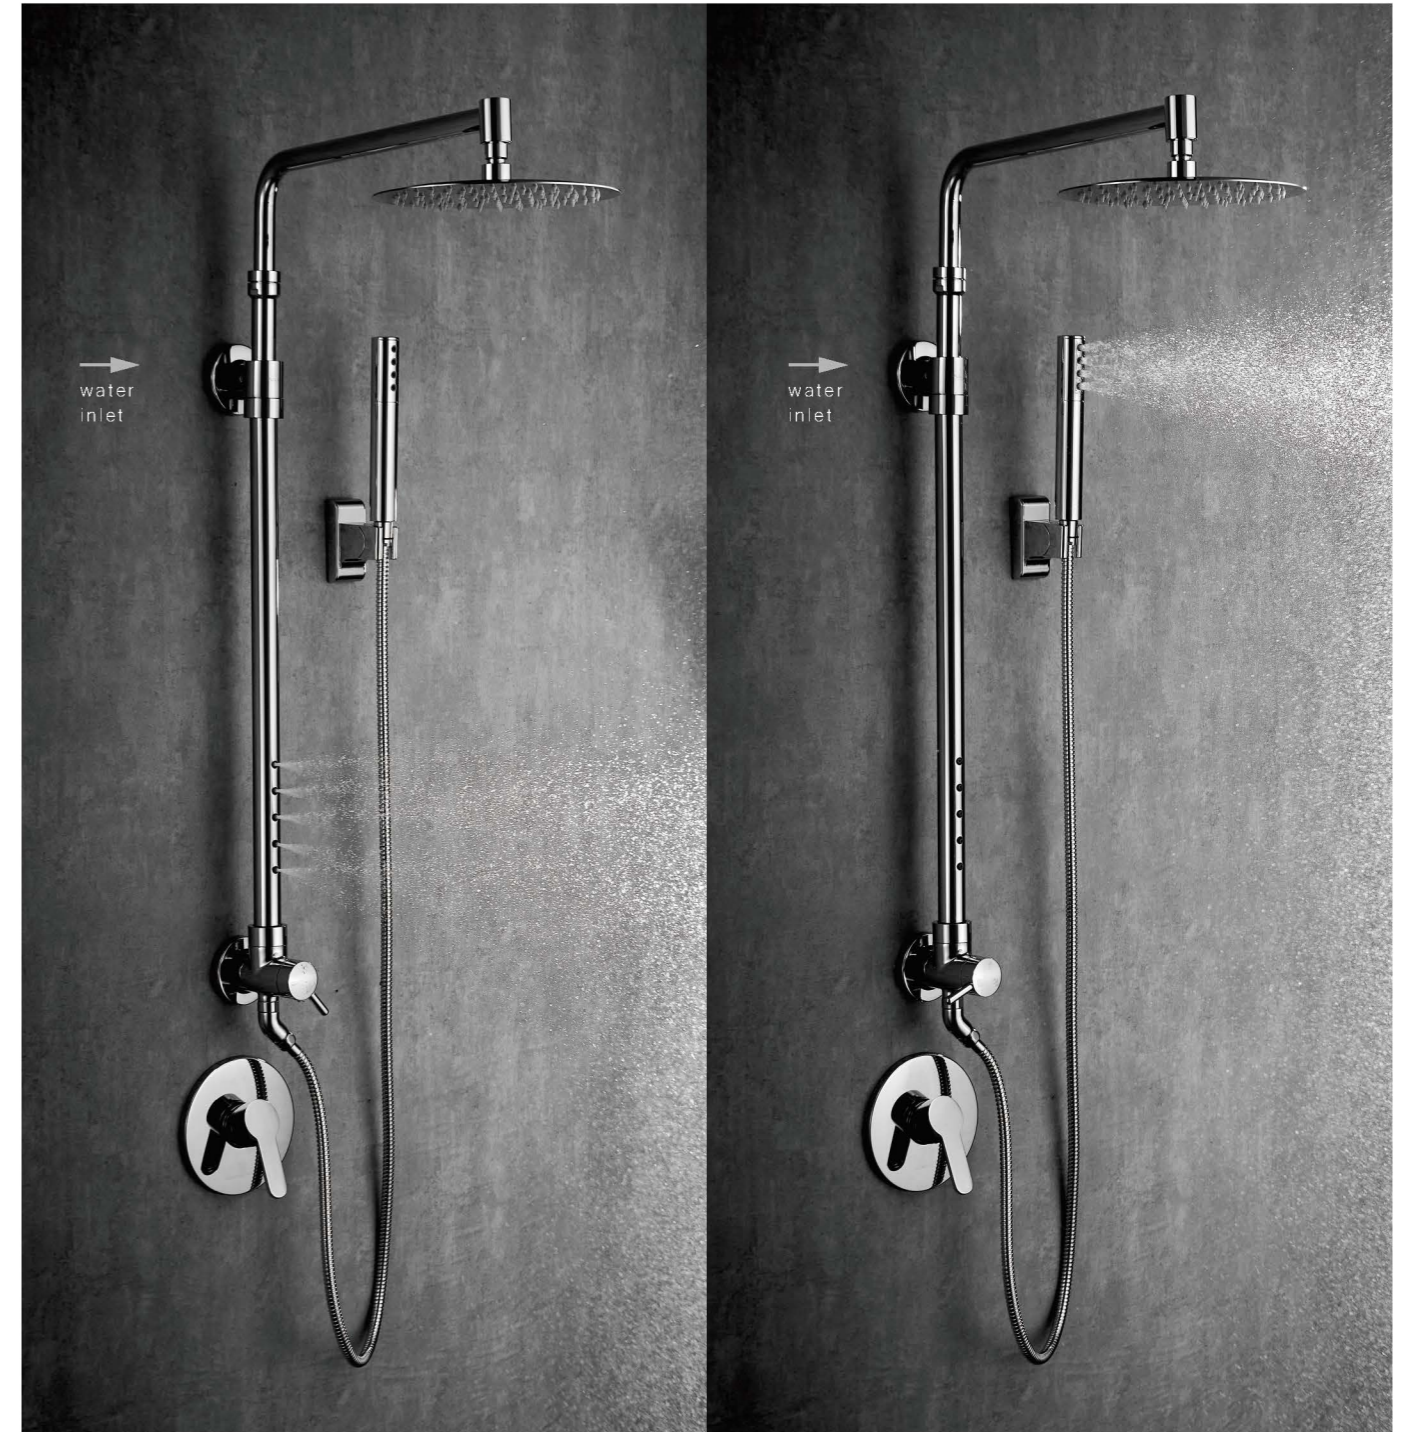

Upper bracket with water inlet, with integrated diverter system.  
上层进水

- ⑩ 32mm diameter ADA compliant grab bar
- ⑩ 250mm large rain shower
- ⑩ Rotatable powerful body spray
- ⑩ Easy controlled diverter
- ⑩ Add-on horizontal grab bar