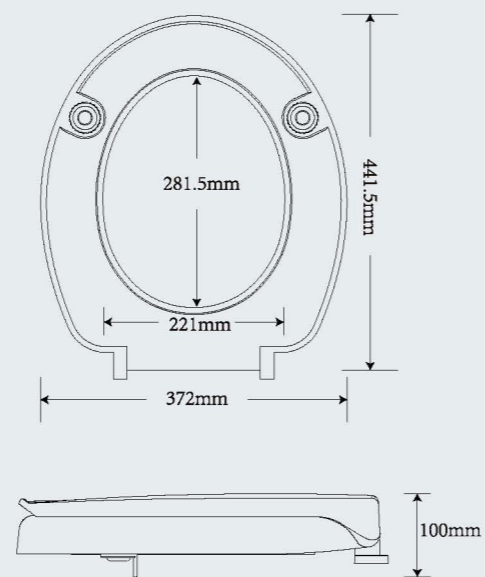

Handicapped lifter Disabled Raised Toilet Seat

- *Material: urea formaldehyde
- *Antibac option offers you even more care against infection
- *5cm higher sitting position is not much, but offers much convenience.
- *Soft close
- *Adjustable secure buffers can fit into different toilet pans, and ensure stability and reliability.
- *The soft touch pad offers convenience of access.

Wall Mounted Folding Shower Seat
Folding wall-mount shower seat, designed for where space is limited. Made from highest quality materials, ensuring highest possible levels of safety, stability and support. Max loading weight:100kg