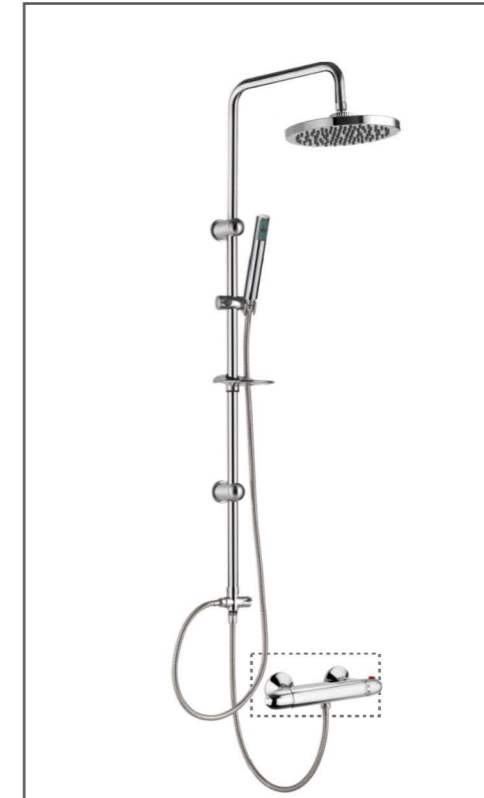

**HL-3100**

Material: Stainless Steel (Φ22-24mm)

Size: (900-1200)x500\* 50mm

Rain shower: 1F652ABS (250x180mm)

Hand Shower: 5F8001

**HL-3119**  
Material:Brass(22x22mm)  
Size:(1000-1300)X500X200mm  
Rain shower:HL6401(200X200mm,ABS)  
Hand shower:1F1748(1Function,ABS)