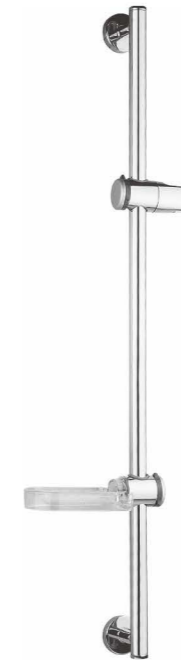

**SR-9**  
Length:655mm  
Size:Φ24mm

**SR-9-9C**  
Length:655mm  
Size:Φ24mm

**SR-9C**  
Length:645mm  
Size:Φ28mm

**SR-9E**  
Length:870mm  
Size:Φ24mm

**SR-9M**  
Length:870mm  
Size:Φ24mm

**SR-2**  
Length:635mm  
Size:Φ24mm

**SR-1-9F**  
Length:870mm  
Size:Φ24mm

**SR-9F**  
Length:870mm  
Size:Φ24mm

**SR-9N**  
Length:870mm  
Size:Φ24mm

**H007**  
Size:  $\Phi$  14mm  
BRASS Double Lock Extensible Hose

		
<p><b>H008</b> Size: <math>\Phi</math> 14mm S/S Double Lock Flexible Hose</p>	<p><b>H005</b> Size: <math>\Phi</math> 14mm S/S Double Lock Flexible Hose C.P</p>	<p><b>H028</b> Size: <math>\Phi</math> 14mm S/S Double Lock Extensible Hose C.P</p>
		
<p><b>H004</b> Size: <math>\Phi</math> 14mm S/S Double Lock Extensible Hose</p>	<p><b>H024</b> Size: <math>\Phi</math> 16mm S/S Double Lock Extensible Hose</p>	<p><b>H023</b> Size: <math>\Phi</math> 16mm S/S Double Lock Flexible Hose C.P</p>
		
<p><b>H017</b> Size: <math>\Phi</math> 14mm PVC Metal-like Hose</p>	<p><b>H015</b> Size: <math>\Phi</math> 14mm Silver PVC Hose</p>	<p><b>H019</b> Size: <math>\Phi</math> 14mm White PVC Knit Hose</p>