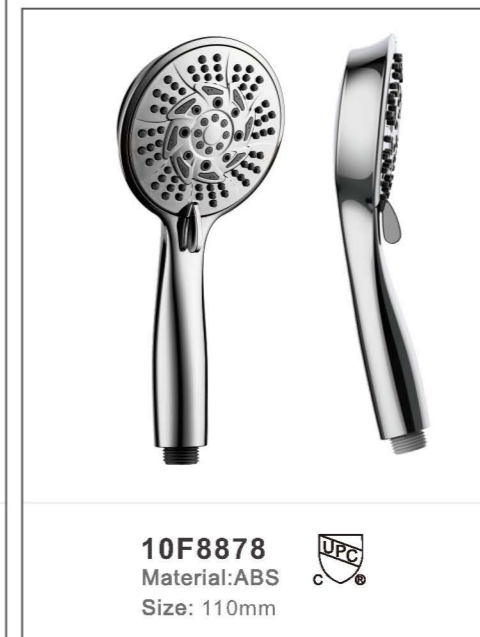

6F8180
Material: ABS
Size: 110mm

10F8878
Material: ABS
Size: 110mm