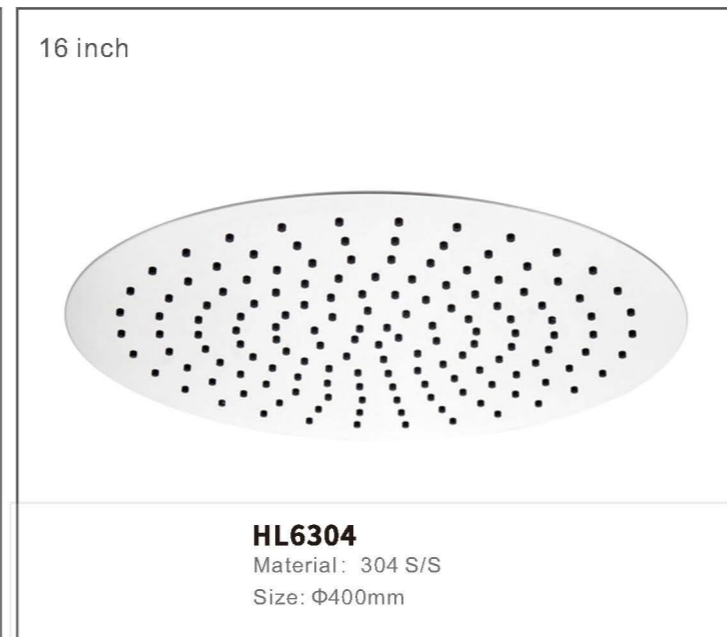

10 inch

**HL6303**  
Material:304 S/S  
Size:250x250mm

10 inch

**HL6305**  
Material:304 S/S  
Size:Φ250 x8mm

10 inch

**HI6309**  
Material: 304 S/S  
Size: 250x250x8mm

整版硅胶  
304stainless steel  
rain shower  
with one piece of  
silicone nozzle slide

16 inch

**HL6306B**  
Material: 304 S/S  
Size: 400x400x8mm

16 inch

**HL6304B**  
Material: 304 S/S  
Size: Φ400x8mm

整版硅胶  
304stainless steel  
rain shower  
with one piece of  
silicone nozzle slide

Refillable  
Soap Dispenser  
with Loofa  
沐浴手套花洒系统