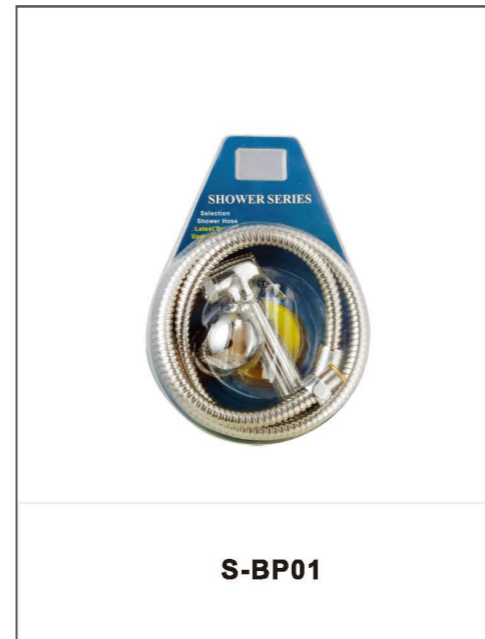

HL-4203  
Material:Brass

quick release coupling

KS001  
Material:ABS

ON-OFF switch

G1/2 SWITCH  
Material:ABS

**Single Tap Push On  
Bath Shower Solution**

Easy Push on and lock  
快速安装锁定  
Ideal for shower pets and hair  
宠物或者洗头  
Headed needles peel and throw pet  
hair away quickly  
梳子结构, 清洁迅速  
The locking structure ensures that  
the joint is securely fastened to the  
faucet  
锁紧结构稳定可靠  
Material: ABS+PVC

S-BP01

S-BP07

S-CB04

2F0418HB

<p>2F0718</p>	<p>2F0818</p>	<p>2F0518A</p>
<p>2F0318A</p>	<p>2F0318BO</p>	<p>2F0618</p>
<p>2F0718BO</p>	<p>2F0418-2</p>	<p>2F0418</p>

<p>2F919</p>	<p>2F918</p>	<p>2F0018B Size: Φ56mm</p>	<p>2F0018 Size: Φ56mm</p>