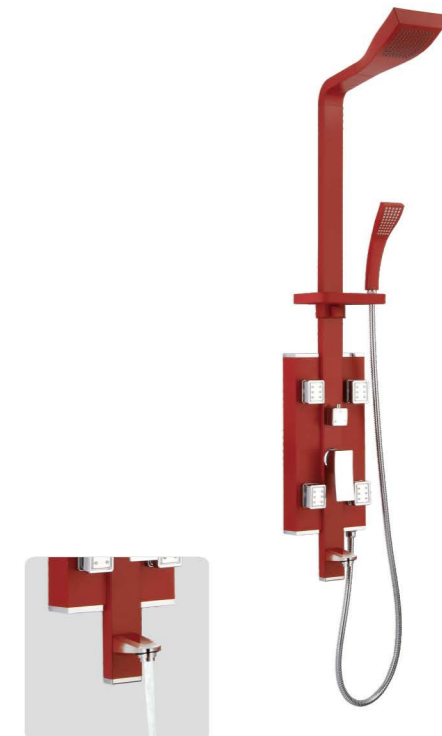

HL-2408-1R
Material:Aluminium
Size:1300*510*270mm
Hand shower:1F1758(1Function,ABS)