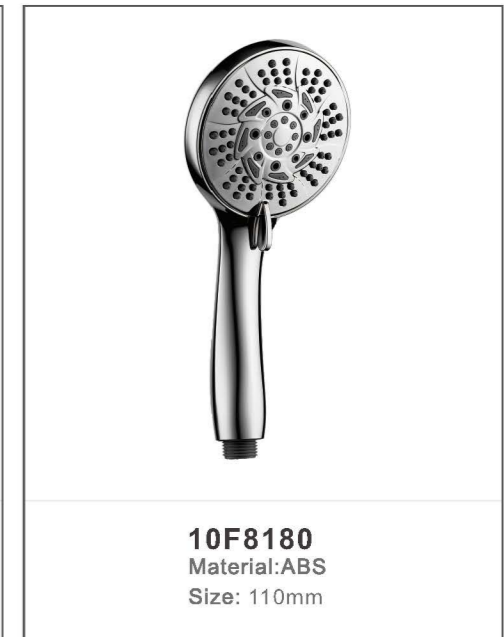

10F190
Material: ABS
Size: 110mm
10 Functions