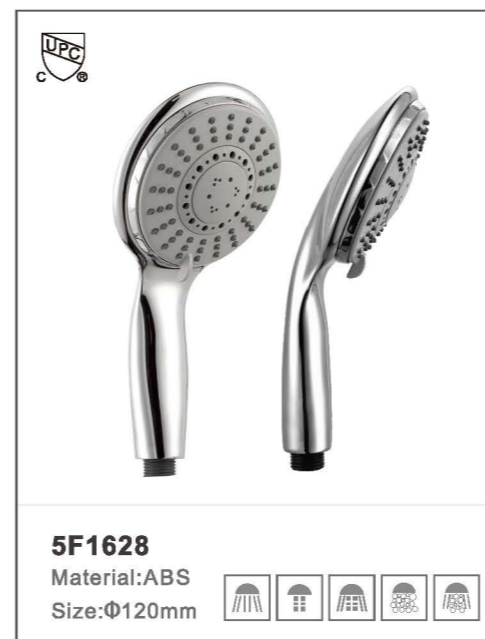

3F1618
Material:ABS
Size:Φ100mm