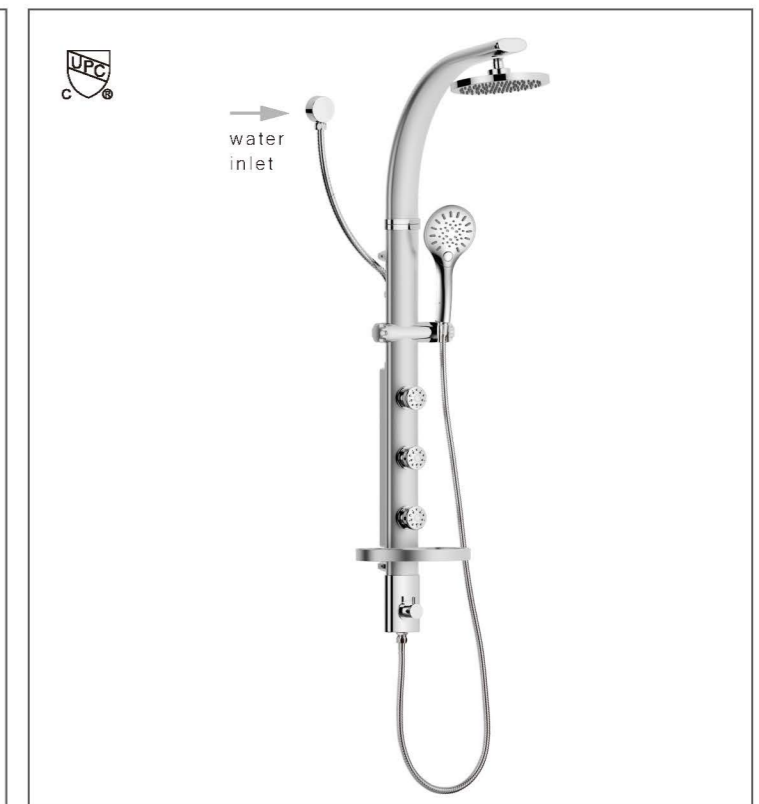

Size:1200X550X200mm

Rain Shower:1F217 (200x200mm, ABS)

Hand Shower:5F1618 (5 Functions, ABS)

**HL-2430**

Material:Aluminium

Size:730\*550\*200mm

Rain Shower:1F217 (200x200mm, ABS)

Hand Shower:5F1618 (5 Functions, ABS)