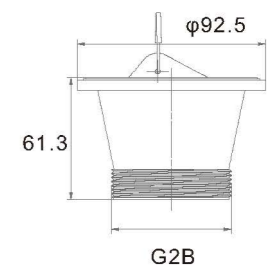

**90 x 50mm Stainless Steel
Plug And Waste Reducer
HL-9101A**

Stainless Steel 304
Rubber Easy-Lift Plug
Easy Installation