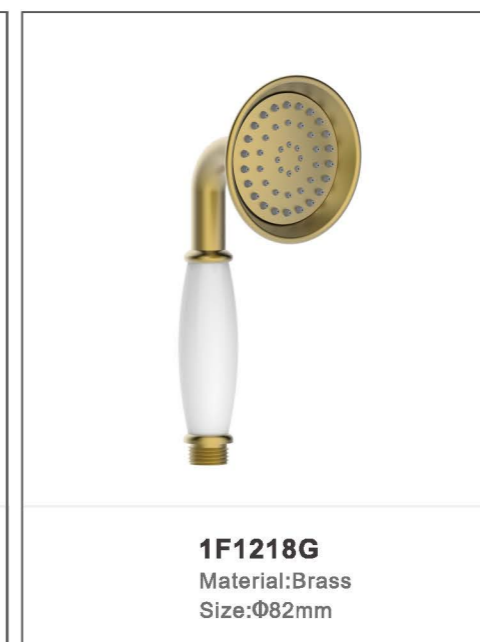

**5 Functions**

-  Small Rain
-  Power Boost Rain
-  Rain
-  Massage Jet
-  Full Rain

**5F180**  
Material:ABS  
Size:Φ180mm

Mist

**10F8878**  
Material:ABS  
Size: 110mm

**10 Functions**

- Mist
- Mist+Small Rain
- Small Rain
- Small Rain + Rain
- Rain
- Power Boost+ Rain
- Power Boost
- Massage Jet+ Power Boost
- Massage Jet
- Dripping

**10F8878**  
Material:ABS  
Size: 110mm

**1F1078**  
Material:ABS  
Size:Φ88x120mm

**1F1218ABS-CP**  
Material: ABS  
Size: Φ82mm

**1F8001**  
Material:ABS  
Size:Φ102mm

**1F1218ABS-CP**  
Material: ABS  
Size: Φ82mm

**1F1218ABS**  
Material: ABS  
Size: Φ82mm

**1F1218ABS-BG**  
Material: ABS  
Size: Φ82mm

**1F1218**  
Material:Brass  
Size:Φ82mm

**1F1218G**  
Material:Brass  
Size:Φ82mm

**1F1218B**  
Material:Brass  
Size:Φ82mm