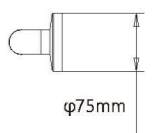

Human Body Induction Grab Bar

- Material: ABS White
- Uses three AAA batteries, and lasts more than a year when detecting 4 times every day
- Longer sensing distance
- Ribbed to aid grip of bar
- Concealed fixings
- Suitable for users up to 100kg/220lbs when fitted to a solid

ABS Grab Bar

- Material: ABS White
- Centre-to-centre distance: 300mm, 450mm, 600mm.
- Ribbed to aid grip of bar
- Concealed fixings
- Suitable for users up to 100kg/220lbs when fitted to a solid wall
- With wall fixings

• **Outdoor Grab Bar**

- Internal aluminium tube for added strength
- Weather resistant and won't rust
- Ergonomic grip handle
- Moldings around the bar reduce risk of slipping
- Subtle dark color for discrete use, Ideal all around your home
- With wall fixings

300mm ABS Grab Bar

HL-F001

450mm ABS Grab Bar

600mm ABS Grab Bar

HL-F003