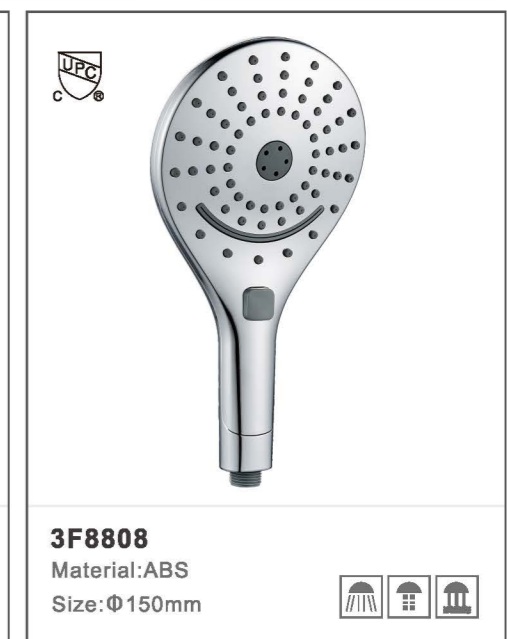

Advanced Button Switch
for easy control
按键切换, 轻松掌控

X-Large shower brings
extra pleasure
加大面板, 更多愉悦