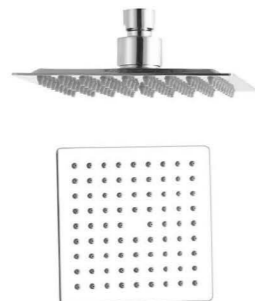

6 inch

HL6315
Material:304 S/S
Size:150x150mm