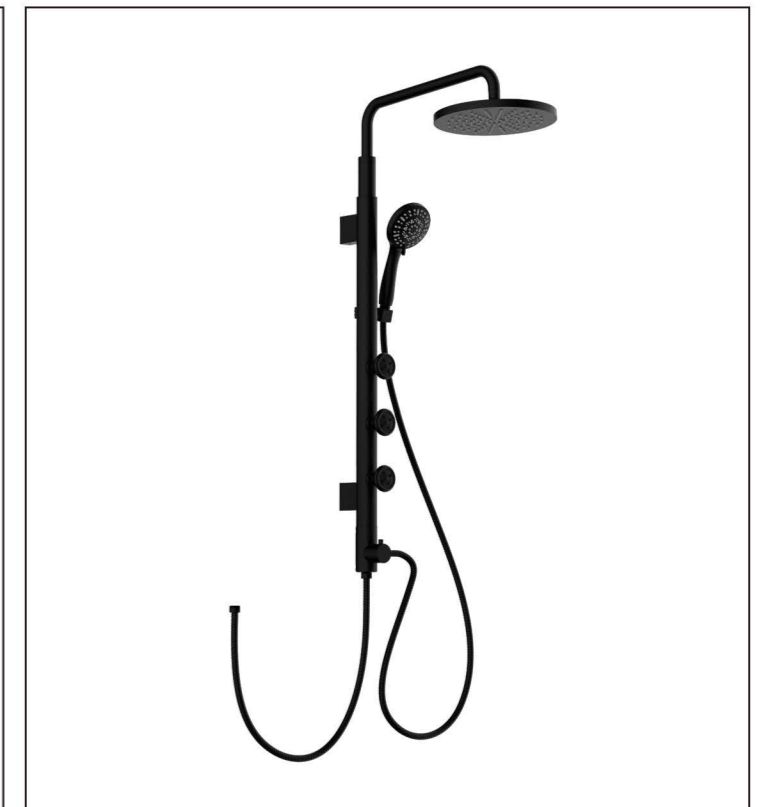

HL-2468B
Material: Stainless Steel
Size: 1000x450x250mm
Rain Shower: 1F653 (φ 250mm ABS)
Hand Shower: 6F8180 (6 Function, ABS)