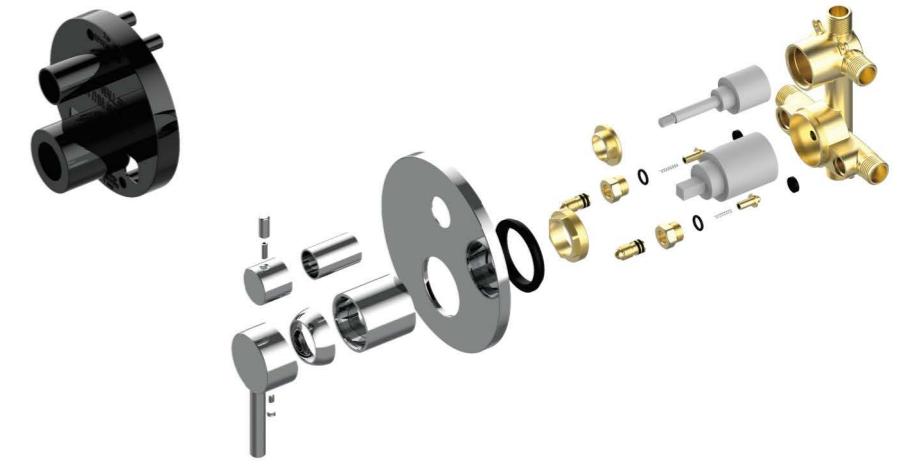

HL-1702

HL-1708

HL-1718

HL-1719