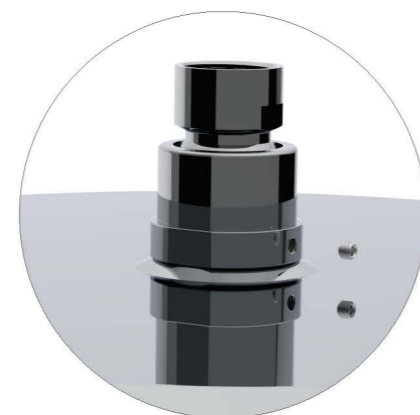

**Optional Anti-Loose
Ball Joint Structure**
可选螺帽防松结构