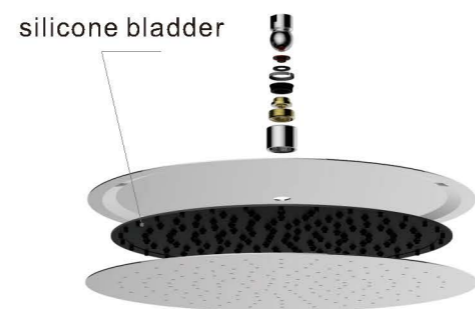

10 inch

**HL6303**  
Material:304 S/S  
Size:250x250mm

10 inch

**HL6305**  
Material:304 S/S  
Size:Φ250 x8mm

10 inch

**HI6309**  
Material: 304 S/S  
Size: 250x250x8mm

整版硅胶  
304stainless steel  
rain shower  
with one piece of  
silicone nozzle slide

16 inch

**HL6306B**  
Material: 304 S/S  
Size: 400x400x8mm

16 inch

**HL6304B**  
Material: 304 S/S  
Size: Φ400x8mm

整版硅胶  
304stainless steel  
rain shower  
with one piece of  
silicone nozzle slide

Refillable  
Soap Dispenser  
with Loofa  
沐浴手套花洒系统