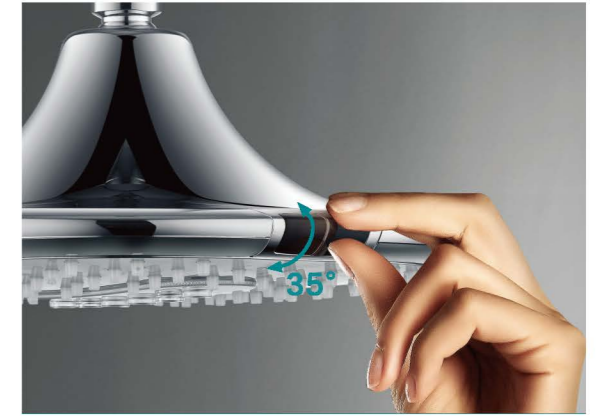

### Adjustable Sensor, For Kids and Elders

传感器角度可调节设计

可调角度传感器设计，不论身形高矮，不论老少均可轻松使用。安装产品在2.1米高度时，身高1.3米以上，就可以方便操作。

切换简单，无需按键或拨盘。而传统多功能顶喷，手工按键亦或拨盘——厕所环境湿滑，容易跌倒

The multi-angle sensing designed can meet the demand of people with different statures and people of all ages. When the showerhead is installed at a height of 2.1 meters, people who is 1.3 meters tall or above can easily operate the showerhead.