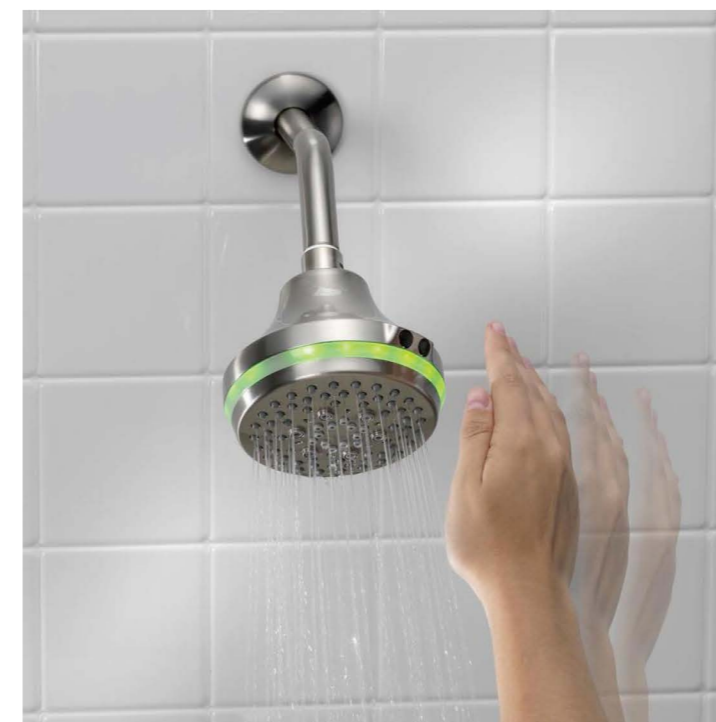

广交会设计创新奖
CANTON FAIR DESIGN AWARD
2022

Control with a Simple Gesture

We dubbed this shower head the "I-Switch" to emphasize both its intelligence ("I") and its multi-functionality ("switch"). With a simple gesture, you are able to change modes so that you're always in charge of your shower experience.

Blue
Water temperature < 27 °C

Green
Water temperature 27 °C ~ 41 °C

Red
Water temperature > 41 °C

**Hydroelectric power,
No Battery Needed**

The colorful LED can directly display the water temperature range intuitively

4F127

Material: ABS

Size: Ø127*115mm

Features: 4 Functions