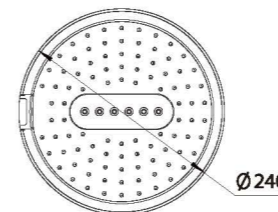

**4F127**

**Material:** ABS

**Size:** Ø127\*115mm

**Features:** 4 Functions

**4F127**

**Material:** ABS  
**Size:**  $\varnothing 127 \times 115$ mm  
**Features:** 4 Functions

**2F169**

**Material:** ABS  
**Size:**  $200 \times 200 \times 114$ mm  
**Features:** 2 Functions

**3F169**

**Material:** ABS, Stainless Steel  
**Size:**  $220 \times 220 \times 110$ mm  
**Features:** 3 Functions

**2F168**

**Material:** ABS  
**Size:**  $\varnothing 240 \times 113$ mm  
**Features:** 2 Functions

**3F168**

**Material:** ABS  
**Size:**  $\varnothing 240 \times 114$ mm  
**Features:** 3 Functions

Induction Faucet  
with Hand Dryer  
二合一烘手感应龙头

Induction Faucet  
with Hand Dryer  
二合一烘手感应龙头

- The non-contact sensor faucet brings a hygienic and convenient use experience
- Quick Dry— High-speed airflow, 10-15 seconds dry time.
- Rotate Structure — The revolutionary rotatable design allows changing direction of water and air, so the faucet is able to be used in a small basin.
- Water Temperature Control
- 非接触式二合一传感器水龙头带来卫生和方便的使用体验；
- 10-15秒高速烘手
- 出水出风旋转结构 — 出水和出风方向可调, 允许使用在小面盆上
- 手动水温调节旋钮可启闭