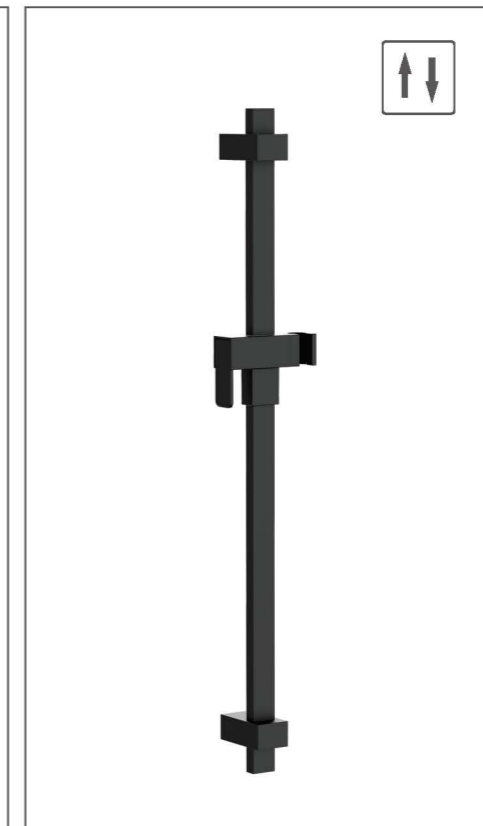

SR-23B
Matte Black S/S Sliding Bar
ABS Bracket
Size:30*15*75cm