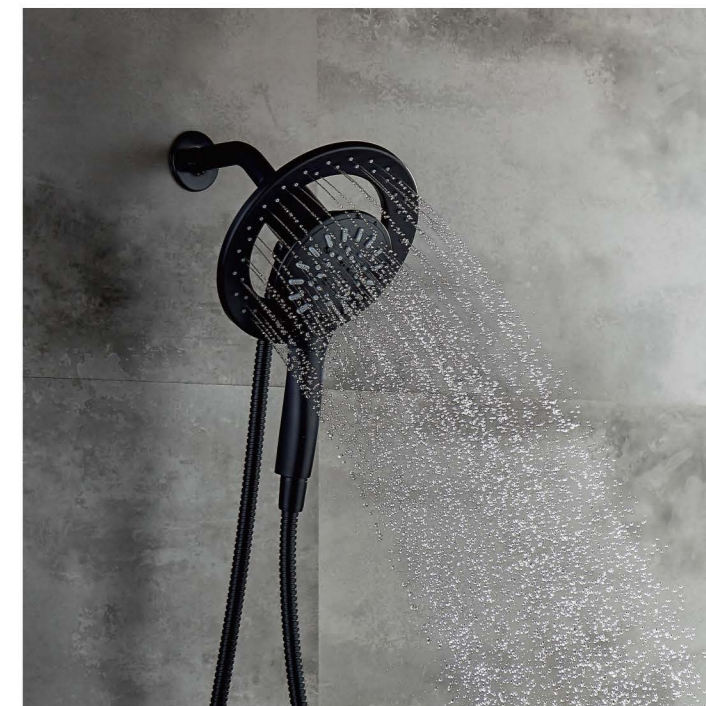

## Auto-Switch Technology

- Shower Head Activates Automatically When Hand Shower is Docked
- Shower Head Stops Automatically When Hand Shower is undocked

- 手持花洒置于顶喷上时，顶喷自动激活出水
- 手持花洒取下时，顶喷自动停止出水

**The Rotate Structure**  
allow users adjusting  
spray angles

磁控子母花洒，  
旋转轴结构  
可调喷射角度

**ZM8179B**  
hand shower: 3F8178

**ZM8179**  
hand shower: 3F8178

**Magnetic 2in1 Shower Set**

Dual function shower head with magnetic docking hand shower  
 Shower head turns off automatically when hand shower is undocked  
 3 spray patterns with push-button switch  
 Rotatable Rain Shower allows an adjustable spray range  
 drill free easy installation