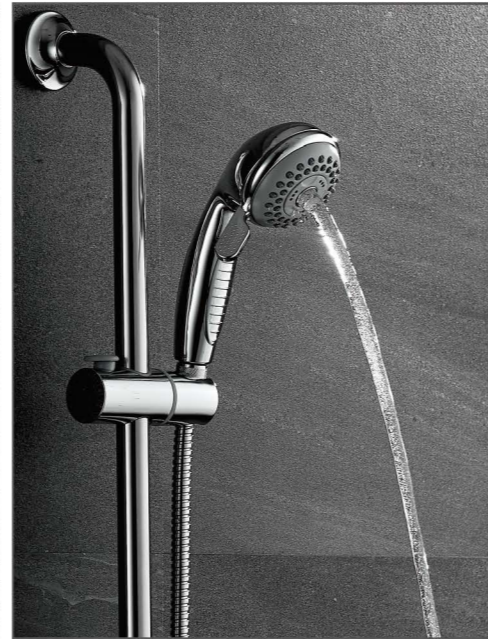

Button Switch  
for easy control  
按键切换, 轻松掌控

3F8170  
Material: ABS  
Size: 110mm

Advanced Button Switch  
for easy control  
按键切换, 轻松掌控

Advanced Button Switch  
for easy control  
按键切换, 轻松掌控

Advanced Button Switch  
for easy control  
按键切换, 轻松掌控

X-Large shower brings  
extra pleasure  
加大面板, 更多愉悦

**3F5678L**  
Material: ABS  
Size: Φ85mm

**3F5678**  
Material: ABS  
Size: Φ85mm

Large Switching Swivel  
for an easy control  
加大拨盘, 方便操作

**5F8002W**  
Material: ABS  
Size: Φ120mm