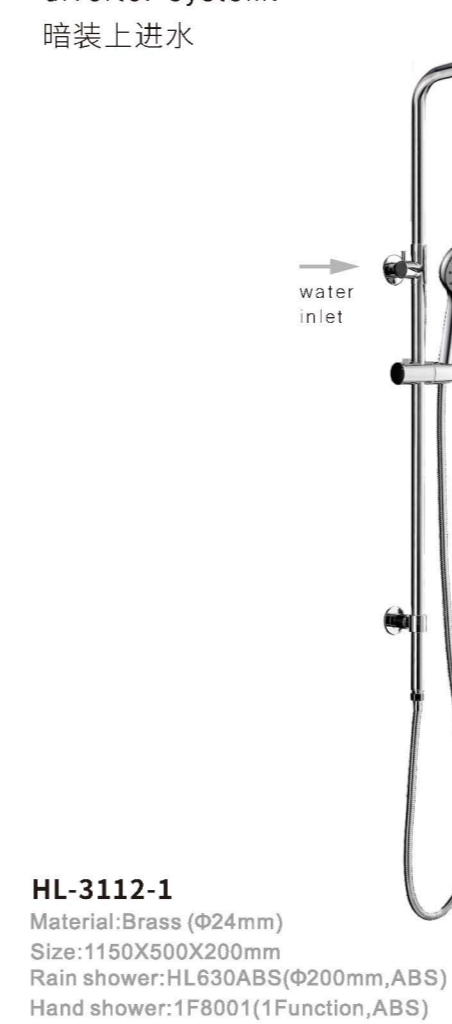

HL-3112-1
Material: Brass (Φ24mm)
Size: 1150X500X200mm
Rain shower: HL630ABS(Φ200mm, ABS)
Hand shower: 1F8001(1Function, ABS)