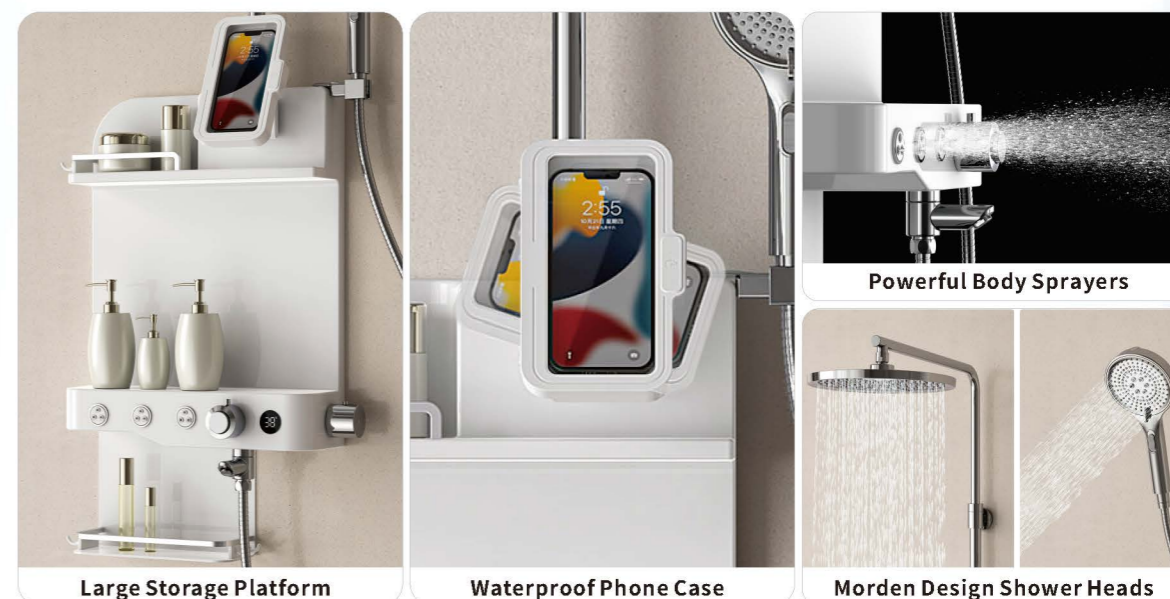

Highly Integrated Multi-functional Shower System

It is a shower system consisting of a handheld shower and a top spray, a storage platform with a large capacity, and a rotating waterproof box for a phone set. This shower system has a high level of integration and functionality, making it easy for users to use their phones while showering. Furthermore, the hand shower's multiple water output modes offer users a variety of options, making daily bathing more healthy and comfortable.

HL-3201

Material: Stainless Steel & ABS
Size: 1150X450X450mm
Rain shower: 1F680 (Φ250mm, ABS)
Hand shower: 3F8181 (3 function, ABS)