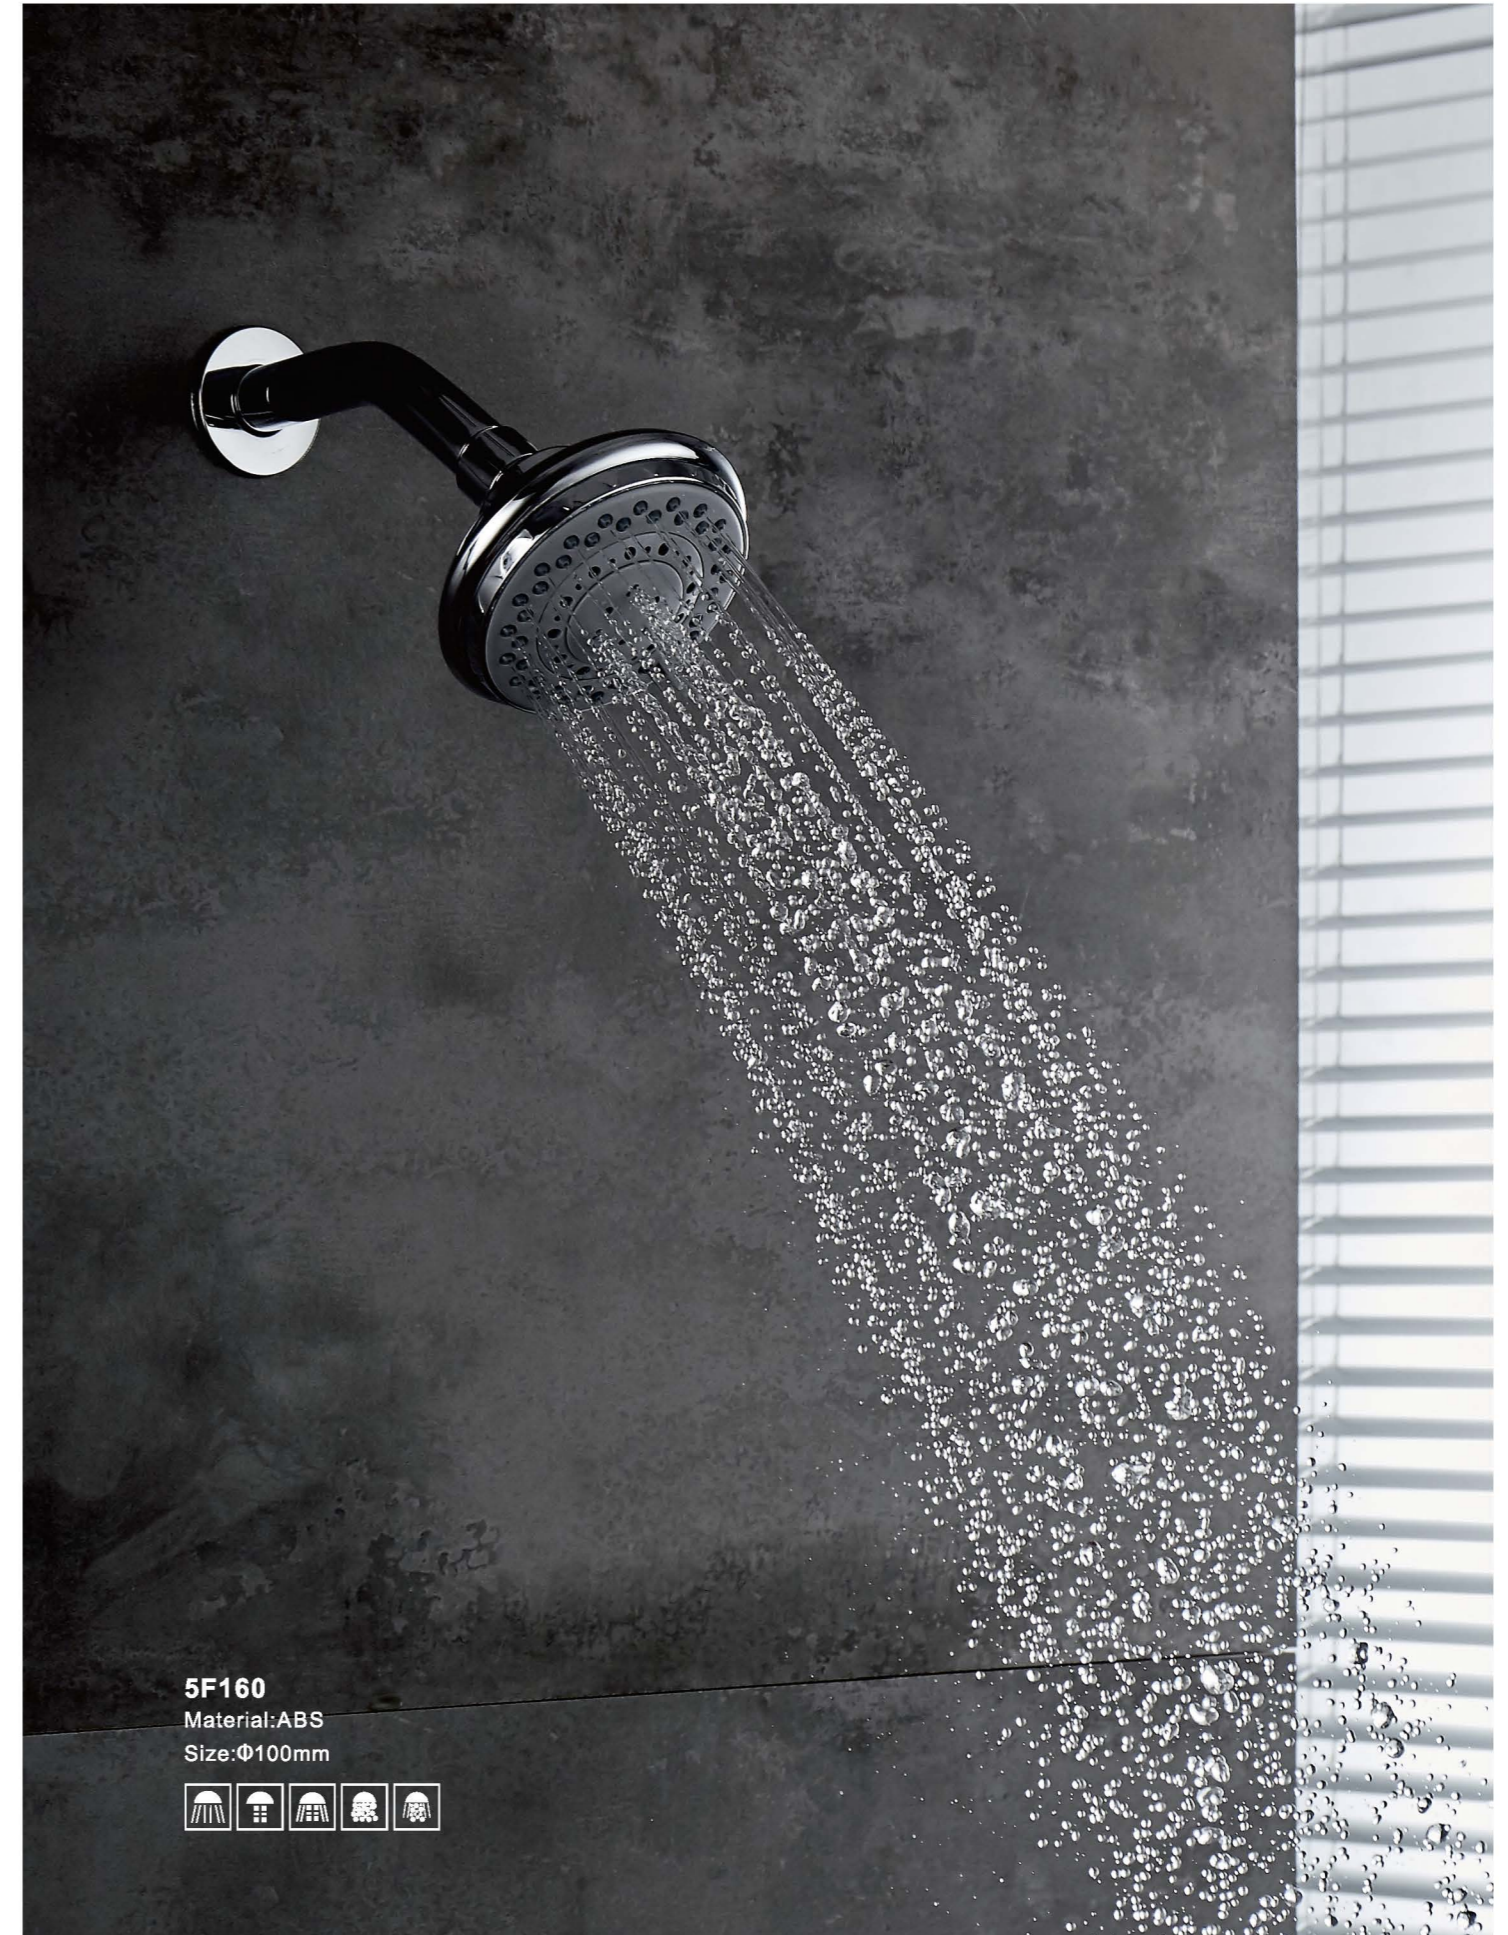

**1F230**  
Material:ABS  
Size:Φ150mm

Silicone Nozzles

**HL636ABS-B**  
Material:ABS  
Size:Φ150mm

**1F250**  
Material:ABS  
Size:Φ250mm

**1F216**  
Material:ABS  
Size:Φ200mm

**5F160**  
Material:ABS  
Size:Φ100mm