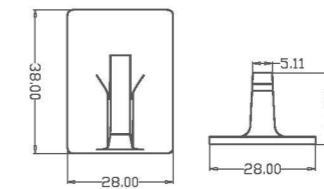

**G1/2 TO G3/4 CONVERTER**  
Material:ABS

**Easy stick on installation**  
**No drilling or holes required**

**Optional Glue installation**  
**No drilling or holes required**

Package

**Towel Rack**  
HL-M001 300mm