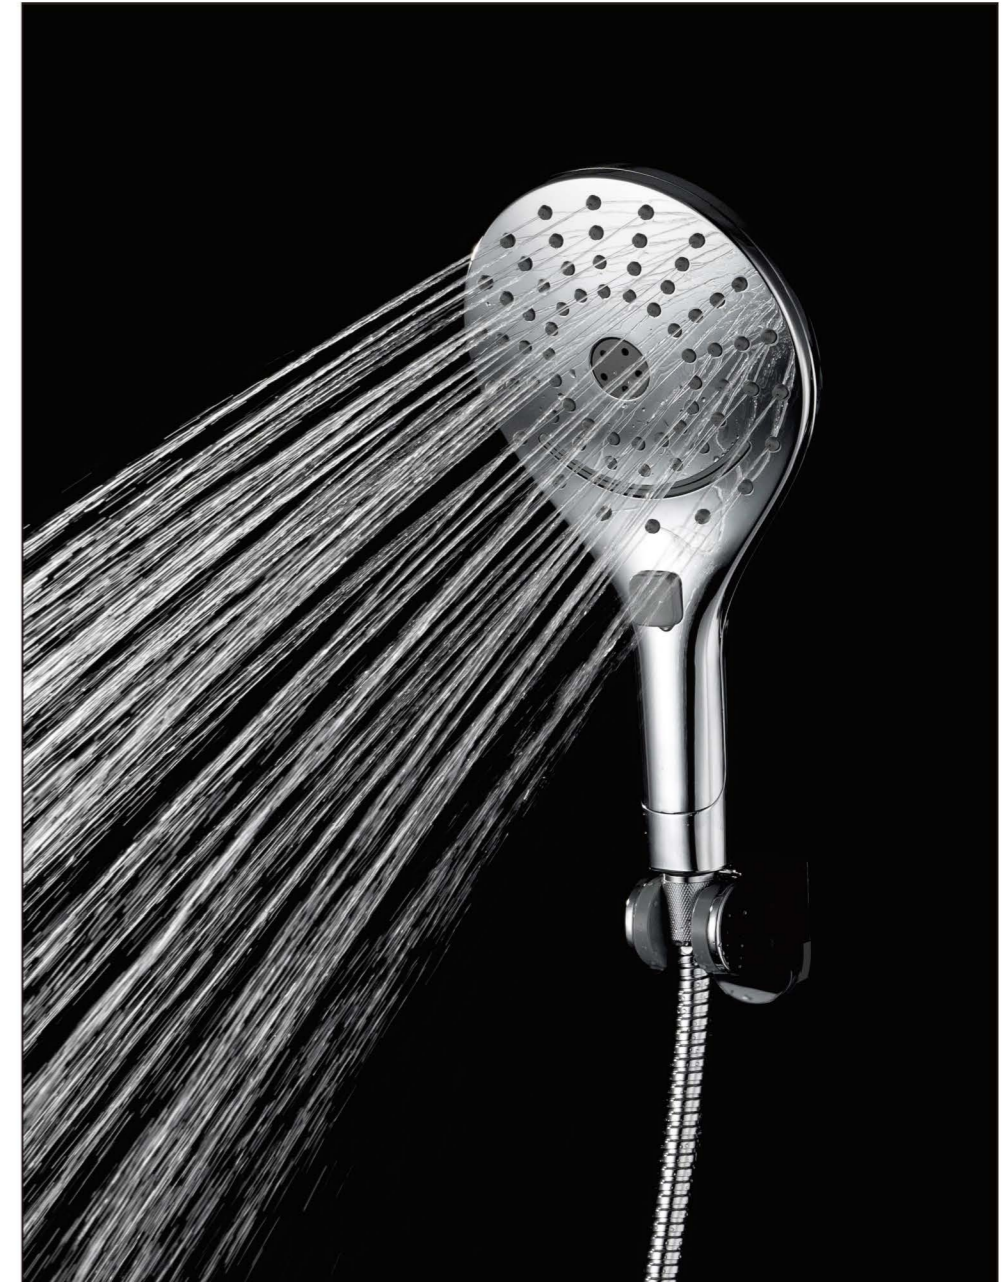

Advanced Button Switch
for easy control
按键切换, 轻松掌控

X-Large shower brings
extra pleasure
加大面板, 更多愉悦