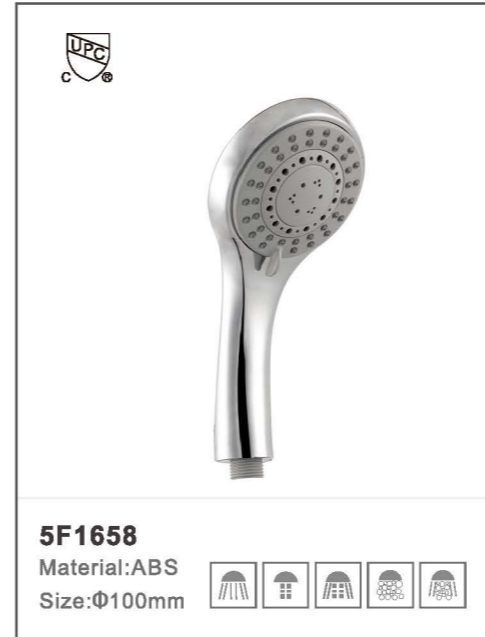

3F1618
Material:ABS
Size:Φ100mm