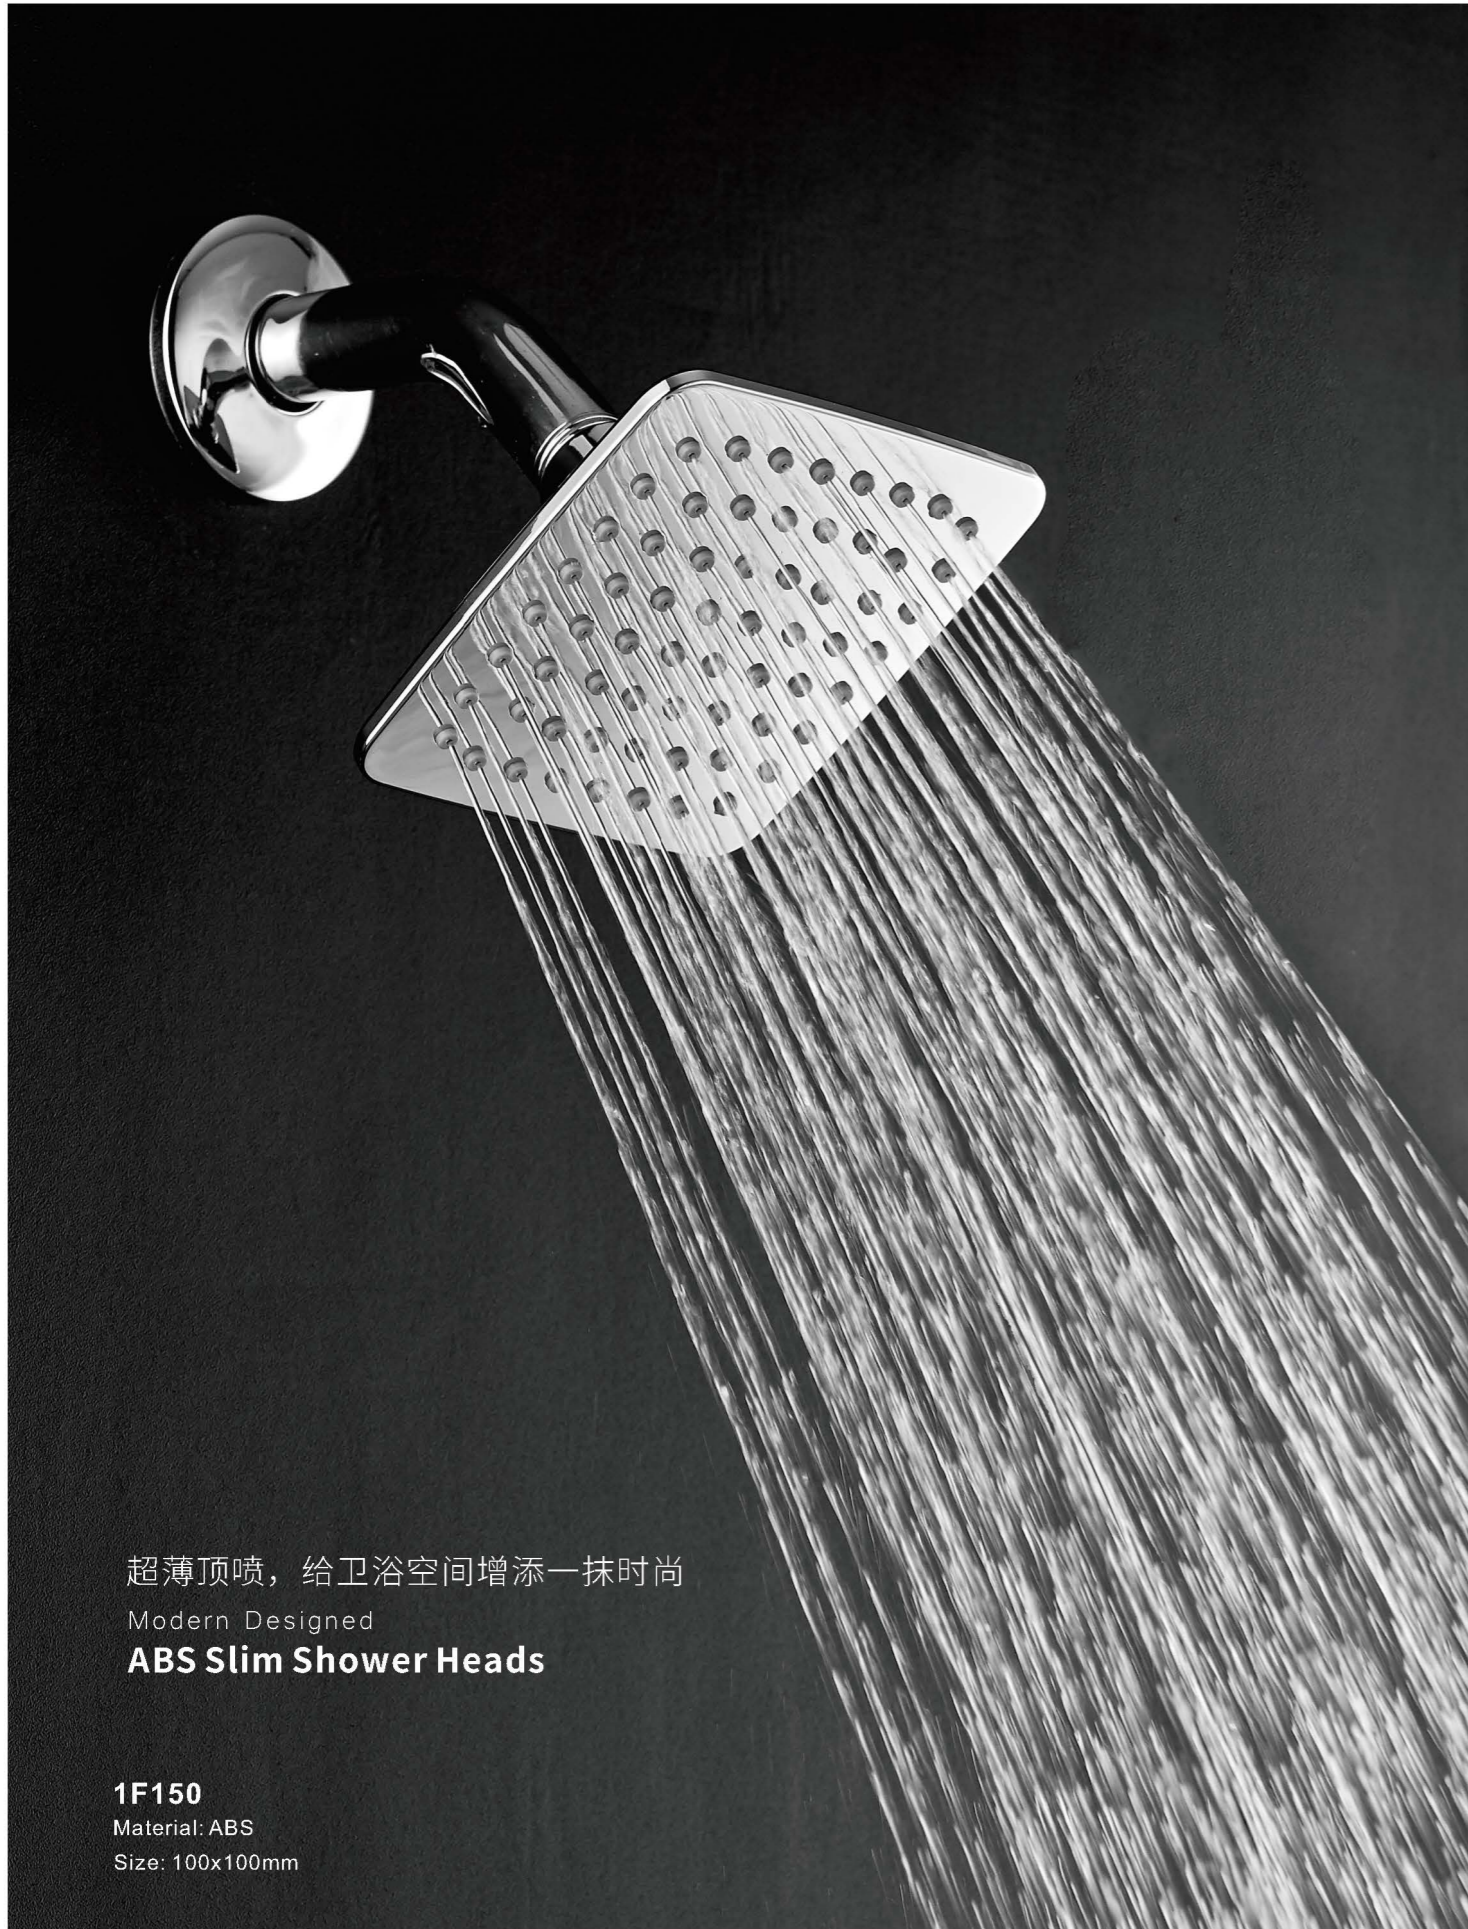

ABS
Rain Shower
塑料顶喷

超薄顶喷，给卫浴空间增添一抹时尚
Modern Designed
ABS Slim Shower Heads

1F150
Material: ABS
Size: 100x100mm

ABS
Rain Shower
塑料顶喷

More Color Options

Rose Gold

Polished Gold

Matte Black

4 inch

1F150
Material: ABS
Size: 100x100mm

6 inch

1F151
Material: ABS
Size: 150x150mm

8 inch

1F162
Material: ABS
Size: Φ 200mm

8 inch

1F152
Material: ABS
Size: 200x200mm