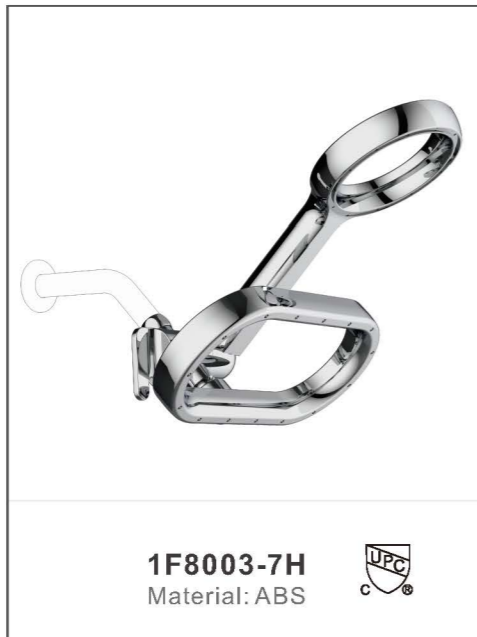

Patent:CN208677213U

Magnetic Shower Dock
for Hand Showers