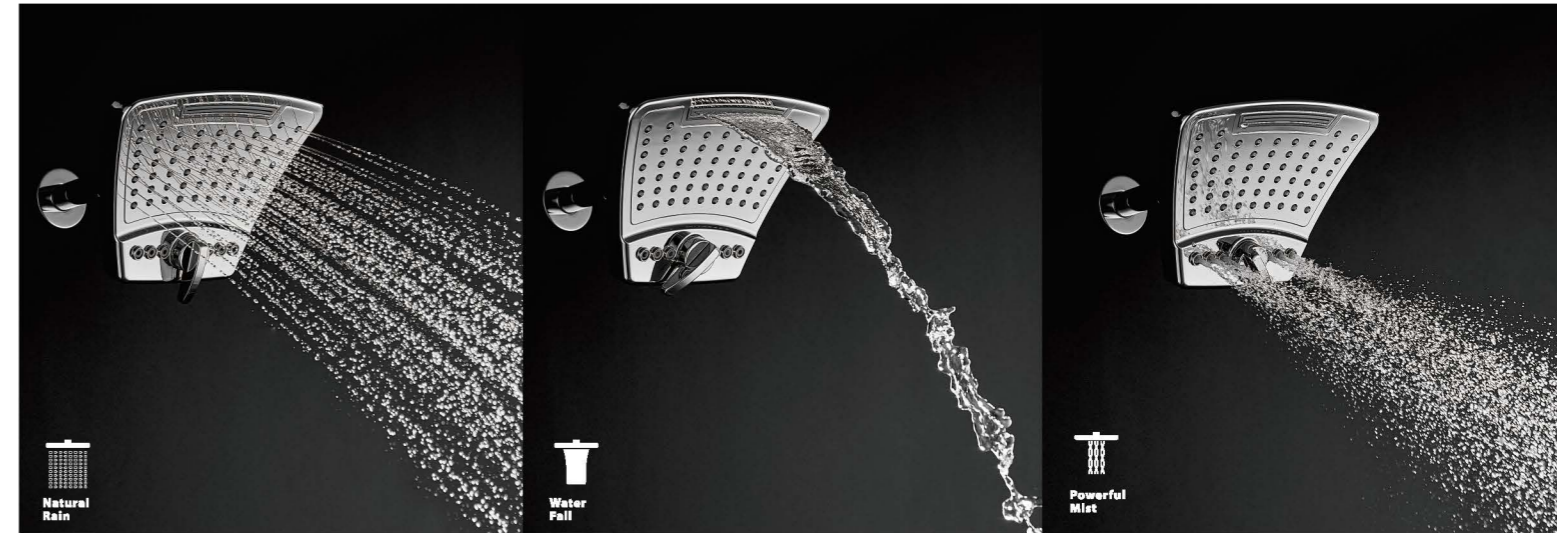

3F170-7H
Material:ABS