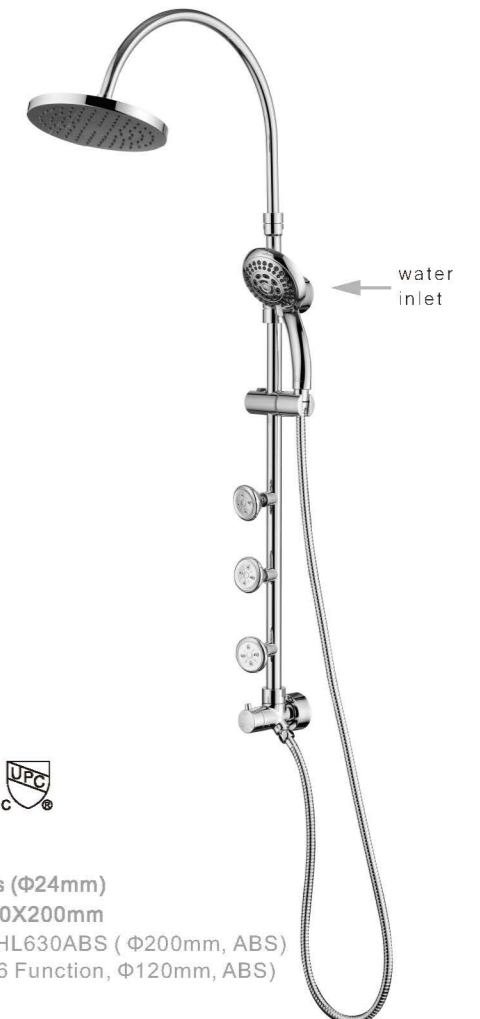

multifunction hand shower

water
inlet
←

HL-3140

Material: Brass (Φ24mm)
Size: 1050X500X200mm

Rain shower: HL630ABS (Φ200mm, ABS)
Hand shower: 6 Function, Φ120mm, ABS