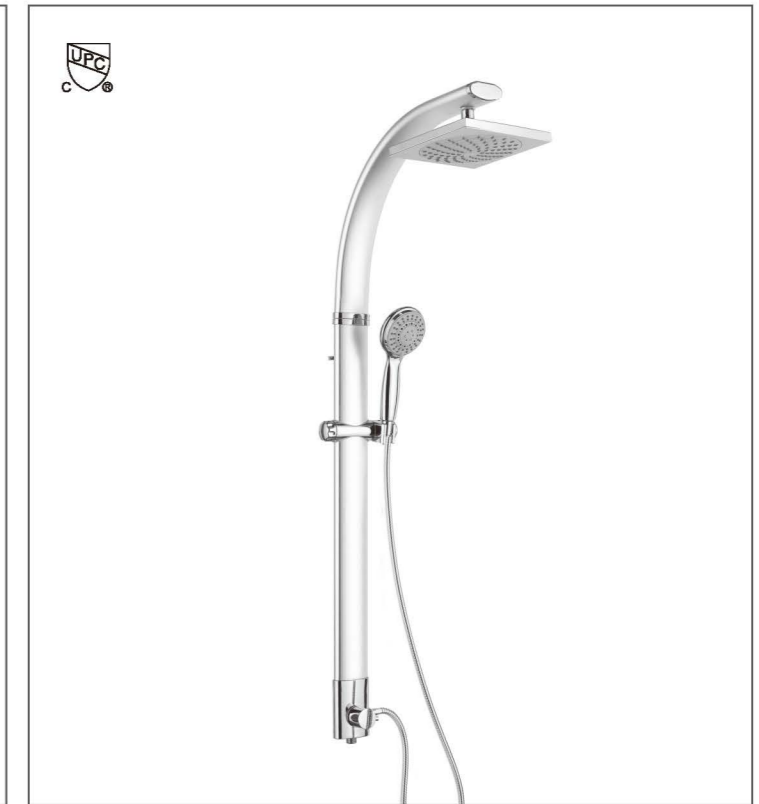

Hand Shower:5F1618 (5 Functions, ABS)

**HL-2435W**

Material:Aluminium

Size:1250X550X200mm

Rain Shower:1F608 (Φ200mm, ABS)

Hand Shower:5F1618F (5 Functions, ABS)

**HL-2434**

Material:Aluminium