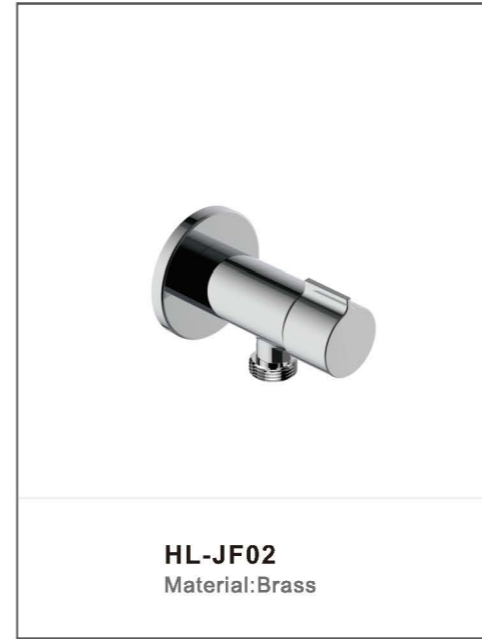

**1F0258B**  
Material:ABS

**2CC**  
Material:ABS

**1F0258-2CC**

To prevent water leakage from long-term high-pressure, valve shut off when shattaf is in position

Perfect Pet Shower Solution  
面盆龙头外加宠物花洒解决方案