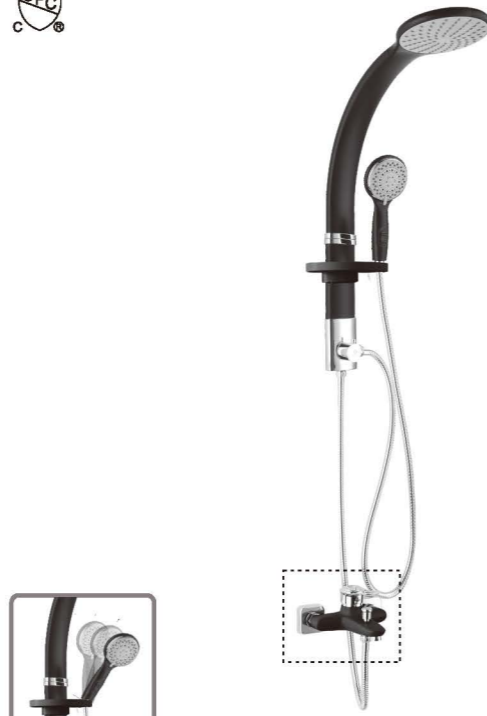

HL-2422B
Material: Aluminium
Size: 730*510*250mm
Hand shower: 5F1618F (5 Functions, ABS)