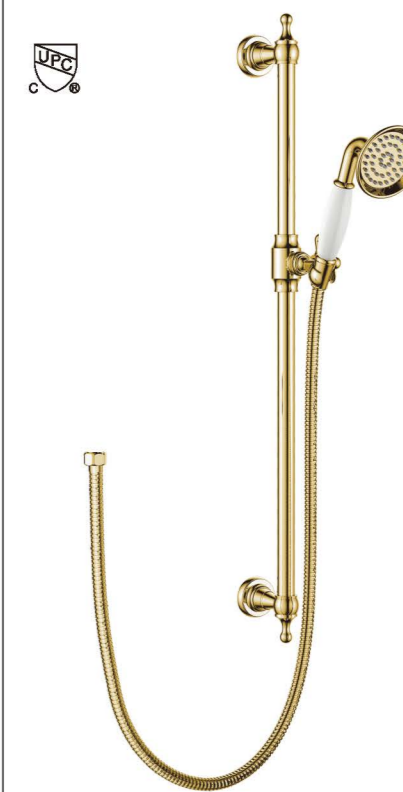

1F1218-SR1GG
gold plating