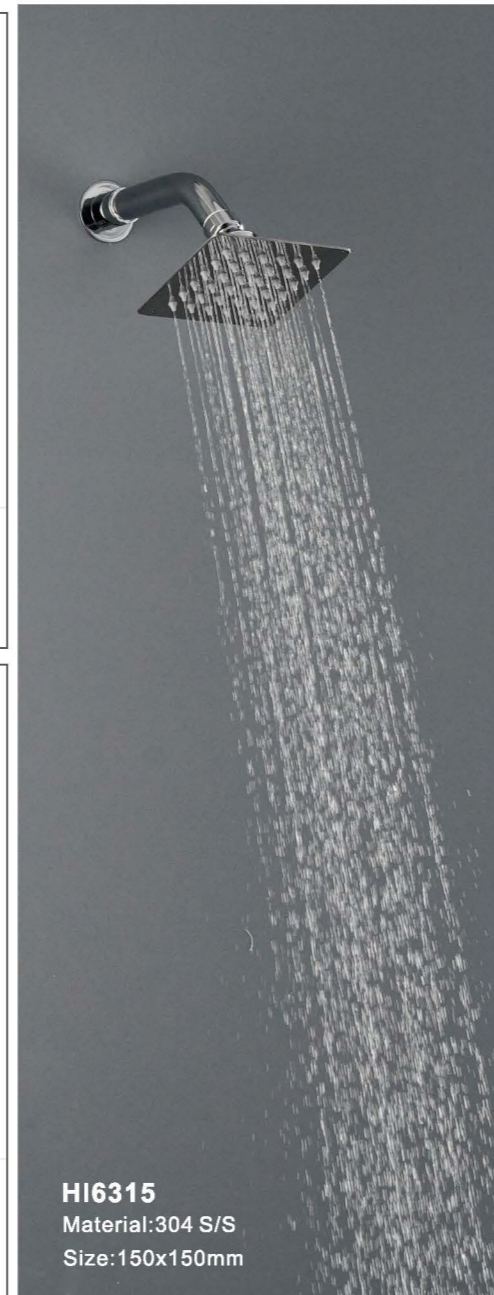

HL6315
Material:304 S/S
Size:150x150mm