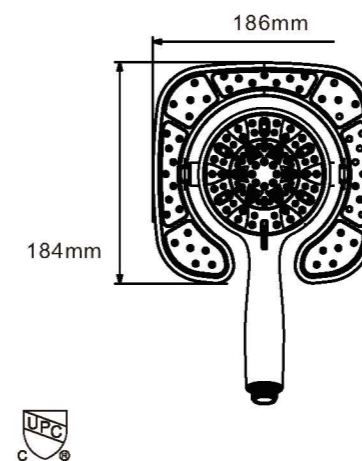

ZM8189
hand shower: 6F8878