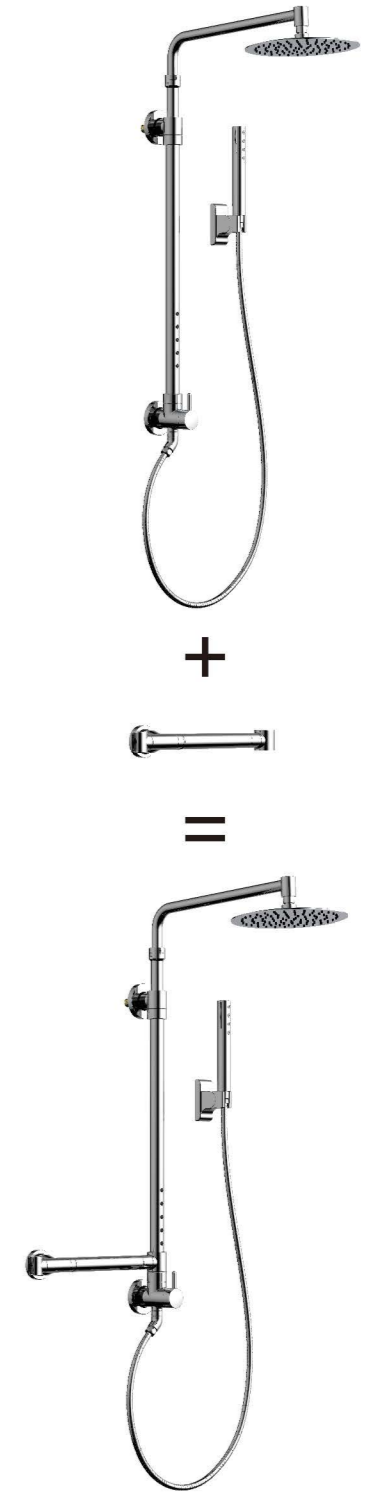

**HL-3152**

Material: Brass (Φ24mm)  
Size: 1150X500X200mm  
Rain shower: HL6307 (Φ250mm, 304 s/s)  
Hand shower: 5F8002 (5 Function, Φ120mm, ABS)

- 32mm diameter ADA compliant grab bar
- 250mm large rain shower
- Rotatable powerful body spray
- Easy controlled diverter
- Add-on horizontal grab bar