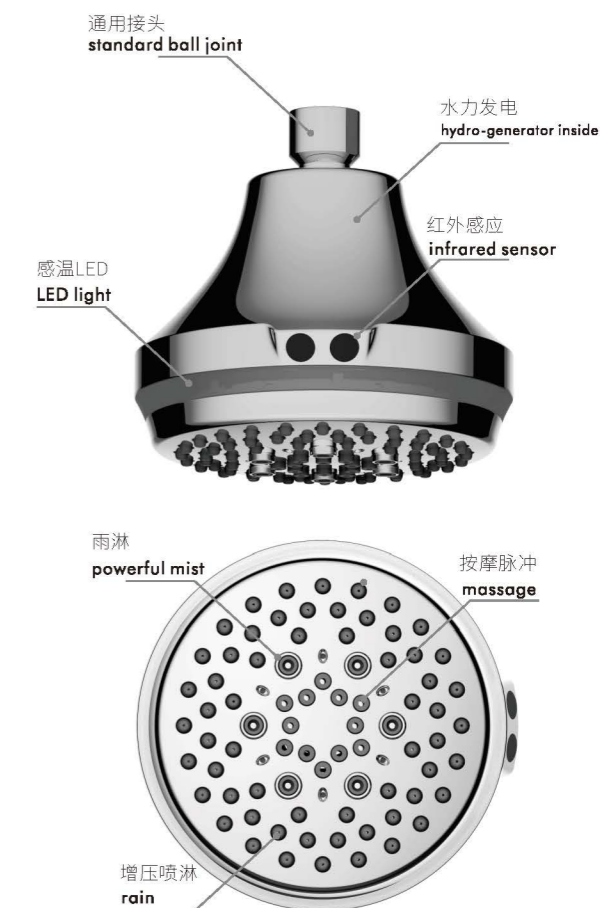

广交会设计创新奖
CANTON FAIR DESIGN AWARD
2022

Control with a Simple Gesture

We dubbed this shower head the "I-Switch" to emphasize both its intelligence ("I") and its multi-functionality ("switch"). With a simple gesture, you are able to change modes so that you're always in charge of your shower experience.

Blue
Water temperature < 27 °C

Green
Water temperature 27 °C ~ 41 °C

Red
Water temperature > 41 °C

**Hydroelectric power,
No Battery Needed**

The colorful LED can directly display the water temperature range intuitively

4F127

Material: ABS

Size: Ø127*115mm

Features: 4 Functions