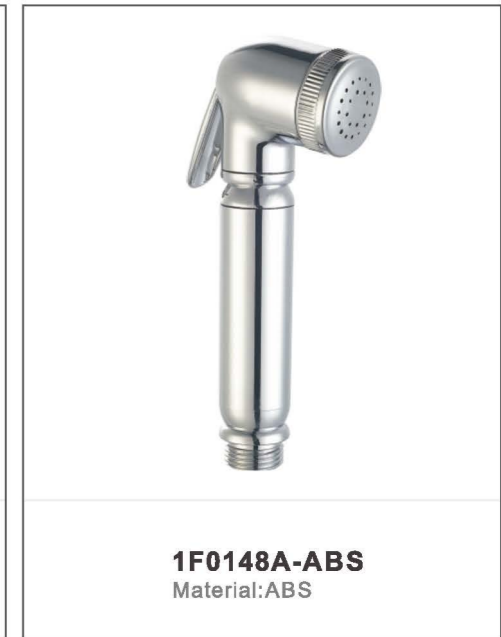

**HL-3120**  
Material:Brass(Φ19-24mm)  
Size:(1000-1300)X550X200mm  
Rain shower:HL630ABS(Φ200mm,ABS)  
Hand shower:1F1818H(1Function,ABS)

**HL-3129**  
Material:Brass(Φ24mm)  
Size:(1000-1300)X550X200mm  
Rain shower: HL6330 ( Φ300mm, S/S304)  
Hand shower: 1F1818H ( 1 Function, ABS)