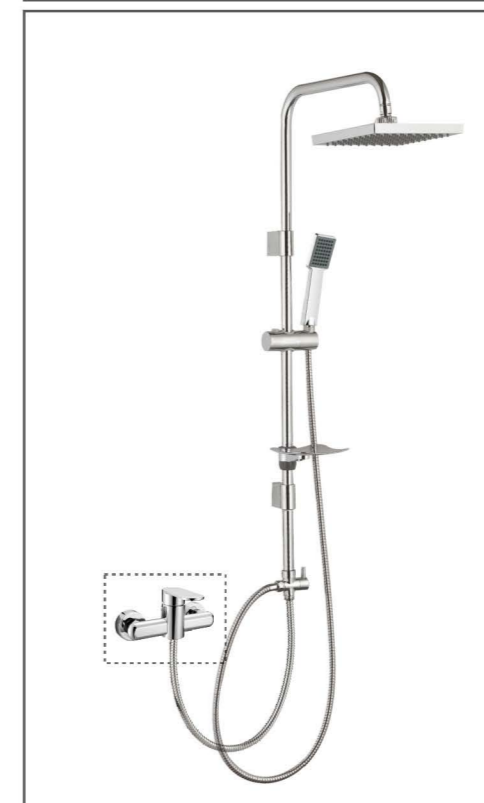

HL-3302
Material:S/S(Φ22mm)
Size:1050X420X200mm
Rain shower:HL642ABS(200X200mm,ABS)
Hand shower:1F1748(1Function,ABS)