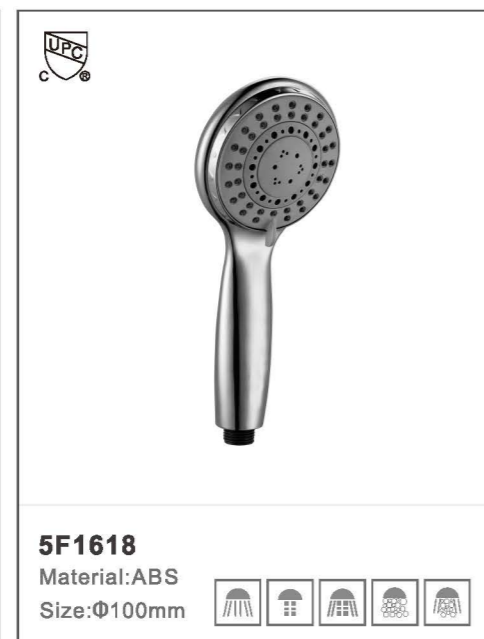

3F1618
Material:ABS
Size:Φ100mm