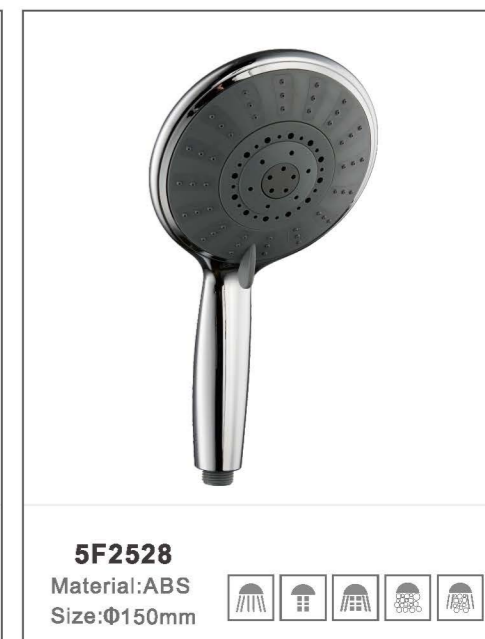

3F1618
Material:ABS
Size:Φ100mm