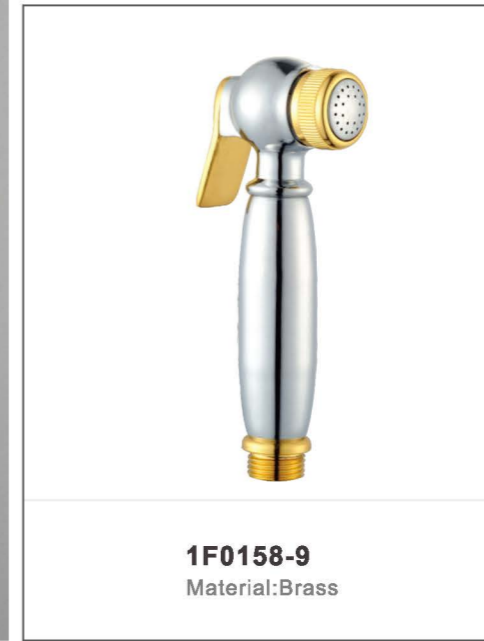

**HL-3120**  
Material:Brass(Φ19-24mm)  
Size:(1000-1300)X550X200mm  
Rain shower:HL630ABS(Φ200mm,ABS)  
Hand shower:1F1818H(1Function,ABS)

**HL-3129**  
Material:Brass(Φ24mm)  
Size:(1000-1300)X550X200mm  
Rain shower: HL6330 ( Φ300mm, S/S304)  
Hand shower: 1F1818H ( 1 Function, ABS)

**1F0130**  
Material:Brass

**1F0158CU-1**  
Material:Brass

**1F0138**  
Material:ABS

**1F0158-9**  
Material:Brass

**1F0258**  
Material:ABS

**1F0130**  
Material:Brass  
22\*22\*141mm

**1F0130B**  
Material:Brass  
22\*22\*141mm