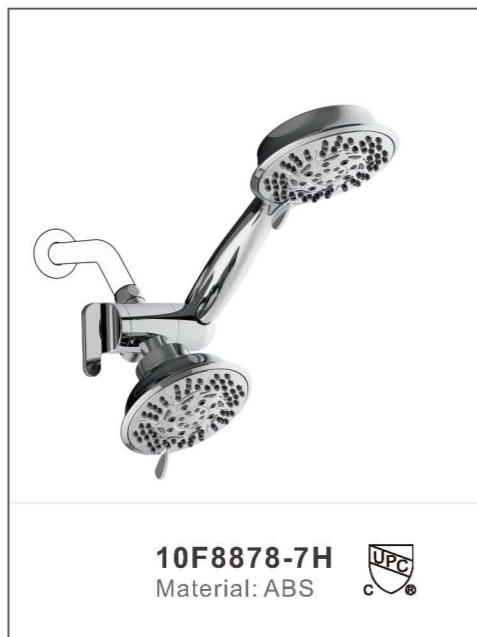

- Auto-Switch shower head
- Push button hand shower
- 1.5m chromed S/S hose
- Brass shower arm

**ZM8180**  
hand shower: 3F8858

**3F170**  
Material:ABS  
Size:200mm

**3F170-7H**  
Material:ABS

**HL-G020-1**

Patent:CN208677213U

Mixed Spray

Hand Shower

Fixed Shower Head

Dripping Function

**7H**  
Material: ABS  
4-setting diverter  
with dripping and mix

**1F8003-7H**  
Material: ABS

**3F8858-7H**  
Material: ABS

**6F8180-7H**  
Material: ABS

**10F8878-7H**  
Material: ABS

**6F8180-180-7H**  
Material: ABS

Magnetic Shower Dock  
for Hand Showers

**10F8878+8H**  
Material: ABS  
Magnetic Shower Dock

**6F190**  
Material: ABS  
Size: 110mm  
**6 Functions**