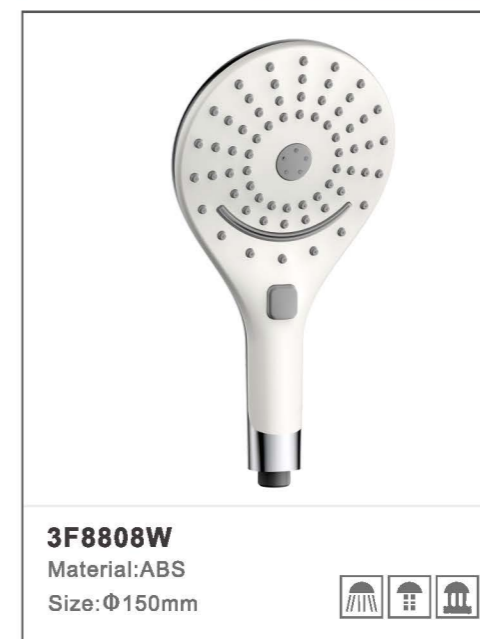

Advanced Button Switch
for easy control
按键切换, 轻松掌控

X-Large shower brings
extra pleasure
加大面板, 更多愉悦