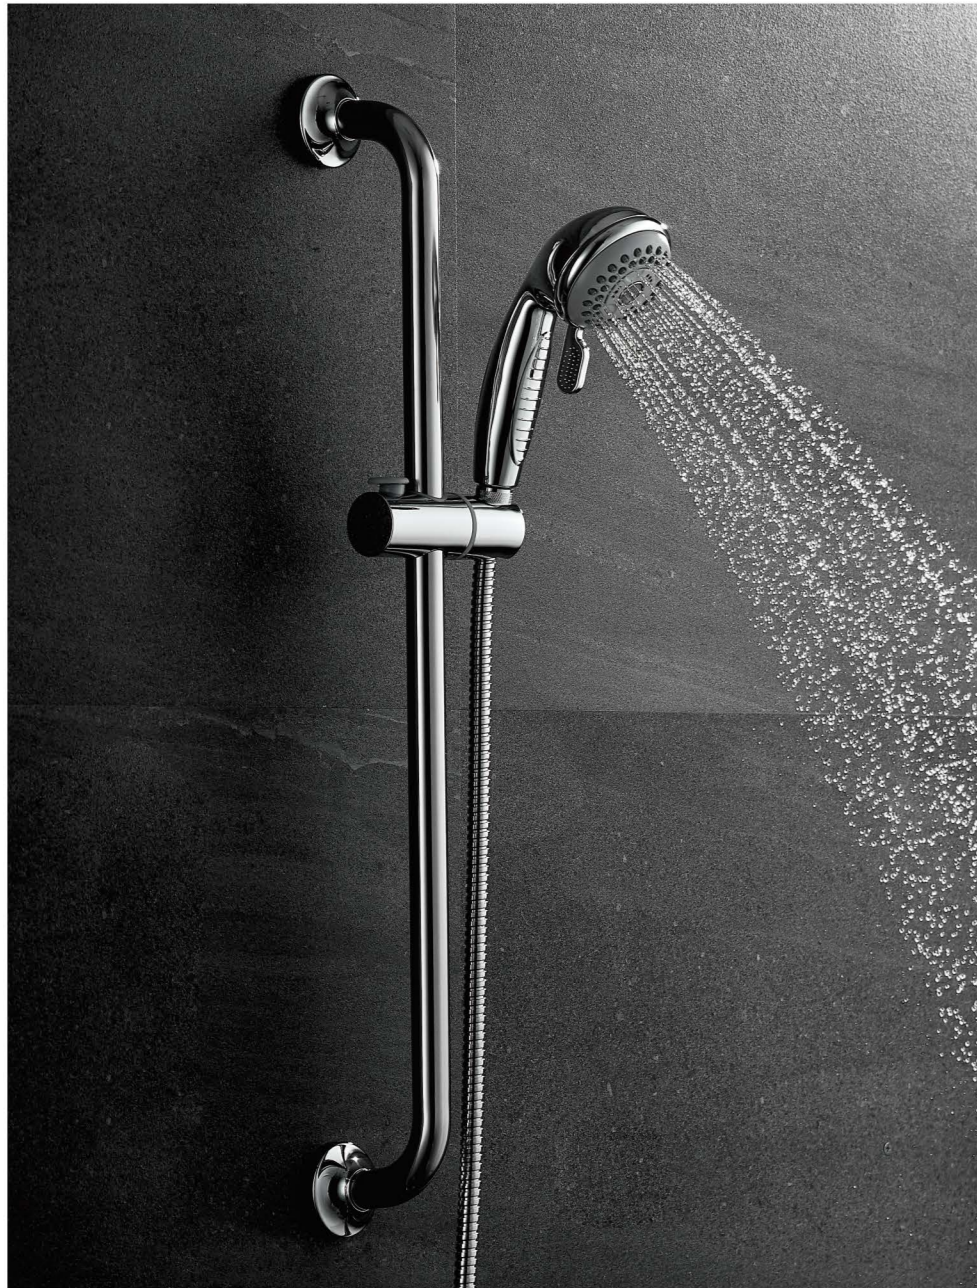

Button Switch  
for easy control  
按键切换, 轻松掌控

3F8170  
Material: ABS  
Size: 110mm

Advanced Button Switch  
for easy control  
按键切换, 轻松掌控

Advanced Button Switch  
for easy control  
按键切换, 轻松掌控

Advanced Button Switch  
for easy control  
按键切换, 轻松掌控

X-Large shower brings  
extra pleasure  
加大面板, 更多愉悦

**3F5678L**  
Material: ABS  
Size: Φ85mm

**3F5678**  
Material: ABS  
Size: Φ85mm

Large Switching Swivel  
for an easy control  
加大拨盘, 方便操作

**5F8002W**  
Material: ABS  
Size: Φ120mm