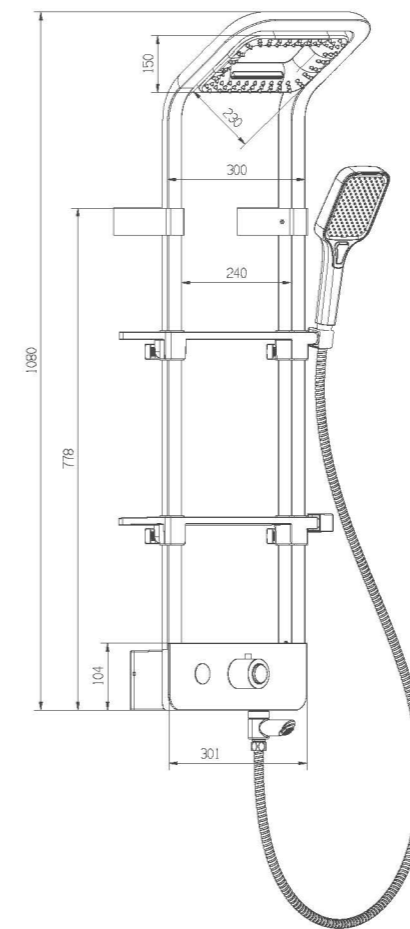

大容量沐浴露储存盒，满足长久使用

**HL-2490**  
Material: Aluminium

**HL-2491**  
Material: Brass, Aluminum, and ABS  
Size: 350x280x1306mm  
Hand Shower: 5F8002

Matte Black

Matte White

Optional  
Hydro-Powered  
Temperature Display  
选配水力发电  
温度显示

**HL-2492-1**  
Material: Brass, Aluminum, and ABS  
Size: 350x280x1180mm  
Hand Shower: 5F8002

Matte Black

Matte White

**HL-2491**

**Shower Panel with 2 Trays for storage**

- Thermostatic faucet
- Adjustable 2 trays for storage
- Rotatable top spray
- Brass Mixer
- 恒温龙头
- 可调节双层置物
- 可旋转顶喷
- 全铜龙头主体

**built-in drawer**  
内置抽屉

**HL-2492**  
Material: Brass, Aluminum, and ABS  
Size: 350x280x1180mm  
Hand Shower: 3F8182

**HL-2493**  
Material: Brass Mixer , Aluminum Tube  
Size:350x280x1480mm  
Hand Shower: 3F8182  
**Hydro-Powered  
Temperature Display**  
水力发电  
温度显示