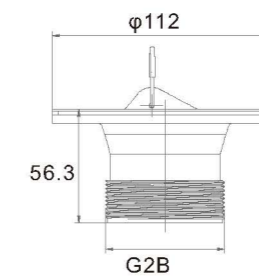

**Sink Waste
HL-9103A**

Stainless Steel 304
Suits 50mm connection
Waste & Plug