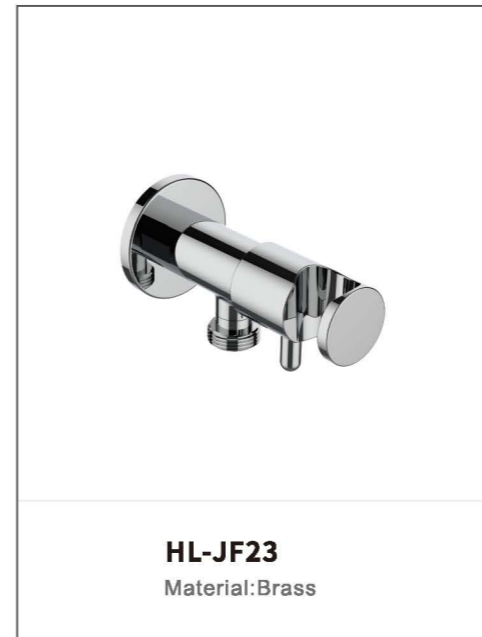

To prevent water leakage from long-term high-pressure, valve shut off when shattaf is in position