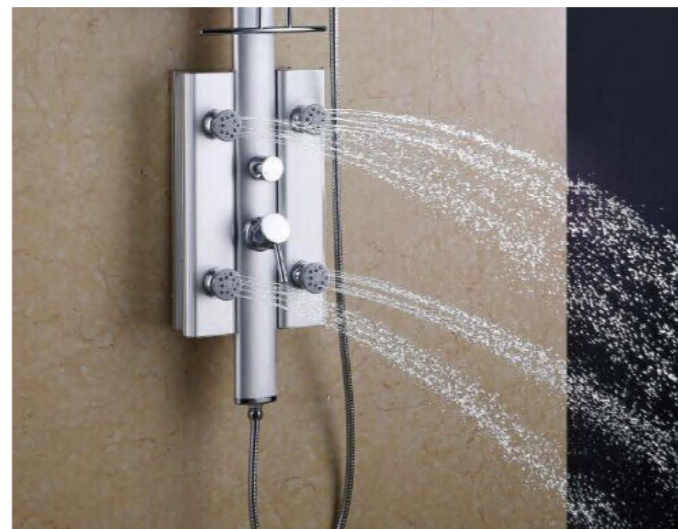

HL-2702R
Material: Aluminium
Size: 1160X510X320mm
Hand shower: 5F1618F (5 Functions, ABS)

HL-2702-1G
Material: Aluminium
Size: 1160X510X320mm
Hand shower: 5F1618F (5 Functions, ABS)

HL-2702-1B
Material: Aluminium
Size: 1160X510X320mm
Hand shower: 5F1618F (5 Functions, ABS)