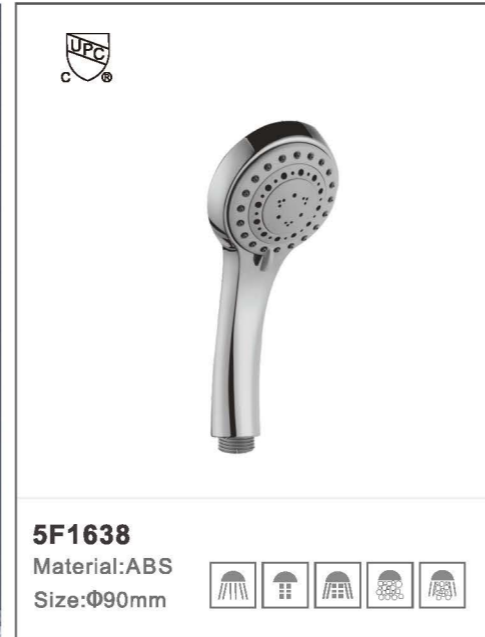

3F1618
Material:ABS
Size:Φ100mm