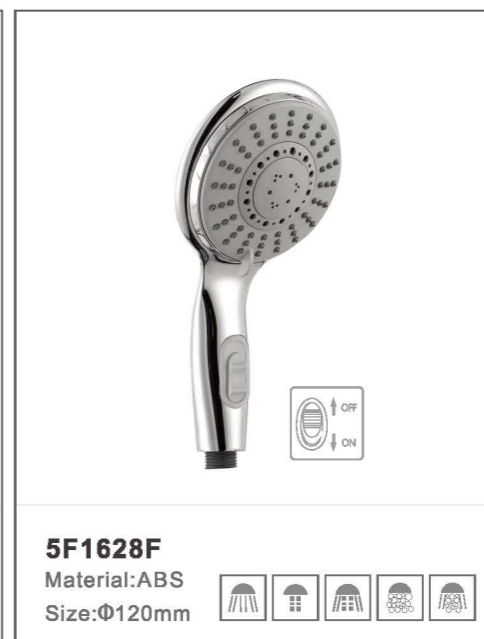

3F1618
Material:ABS
Size:Φ100mm